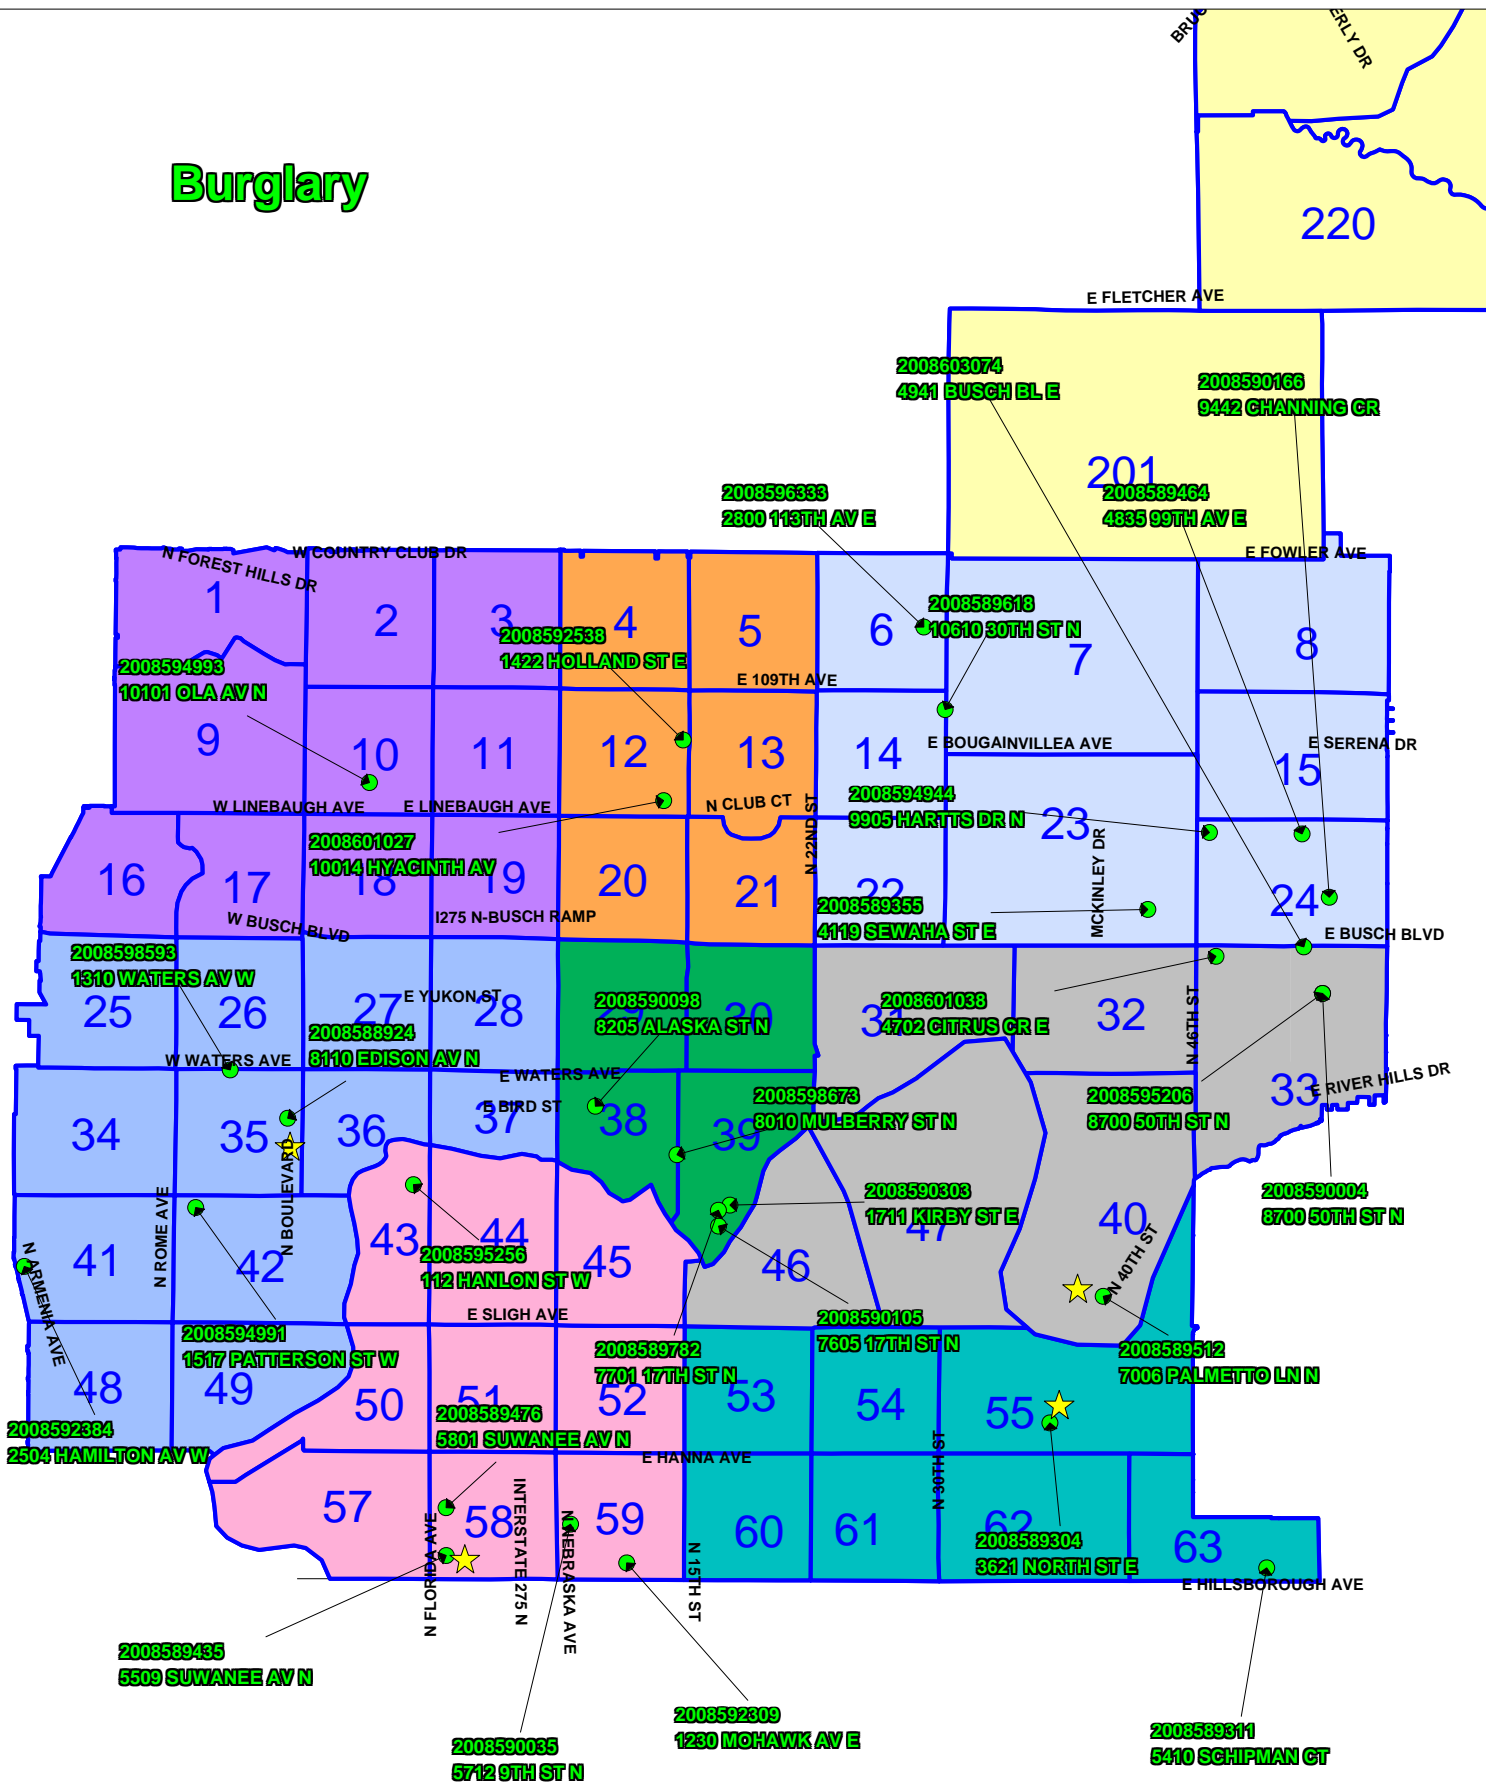

District Two Weekly Map

09/29/08 - 10/05/08

Auto Theft & Auto Burglary

220

201

Burglary

New Tampa