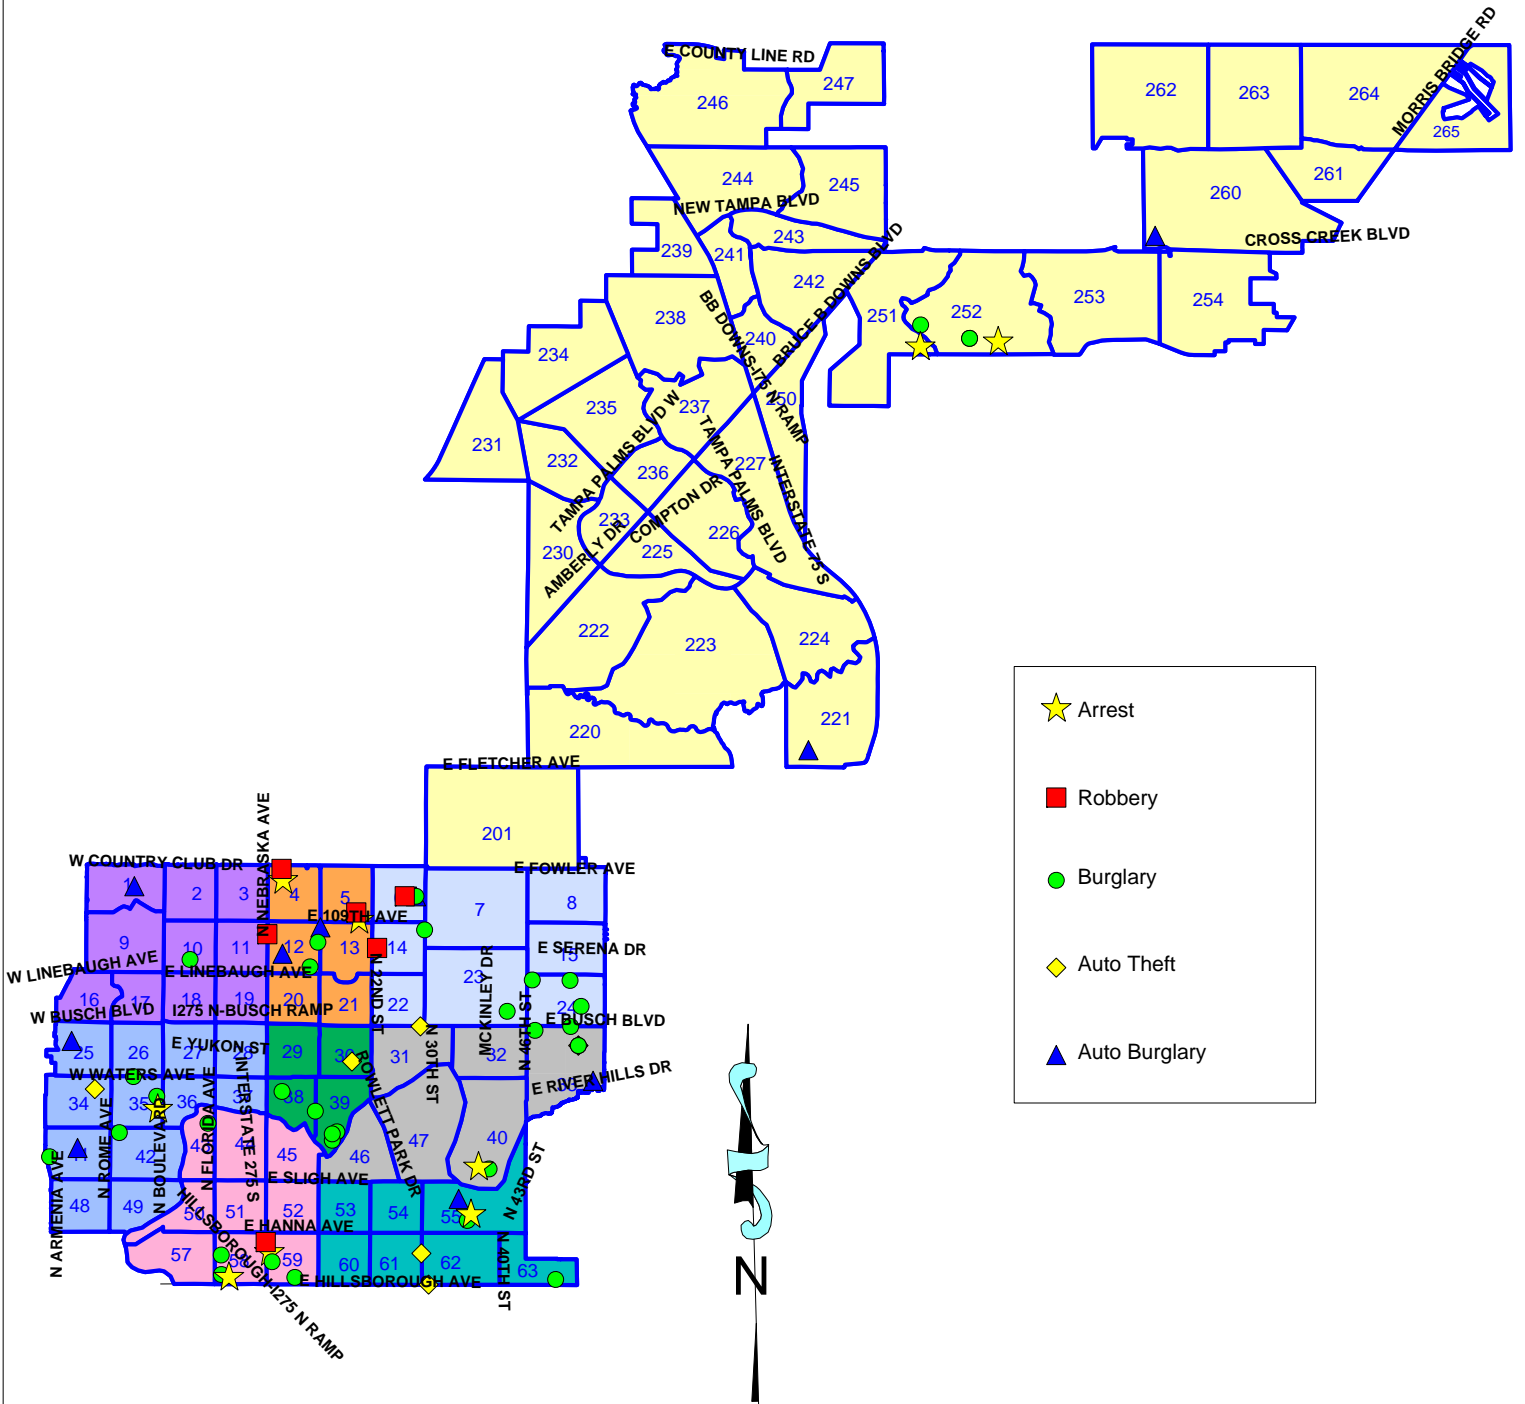

District Two Weekly Map

09/29/08 - 10/05/08

Auto Theft & Auto Burglary

220

201

Burglary

New Tampa