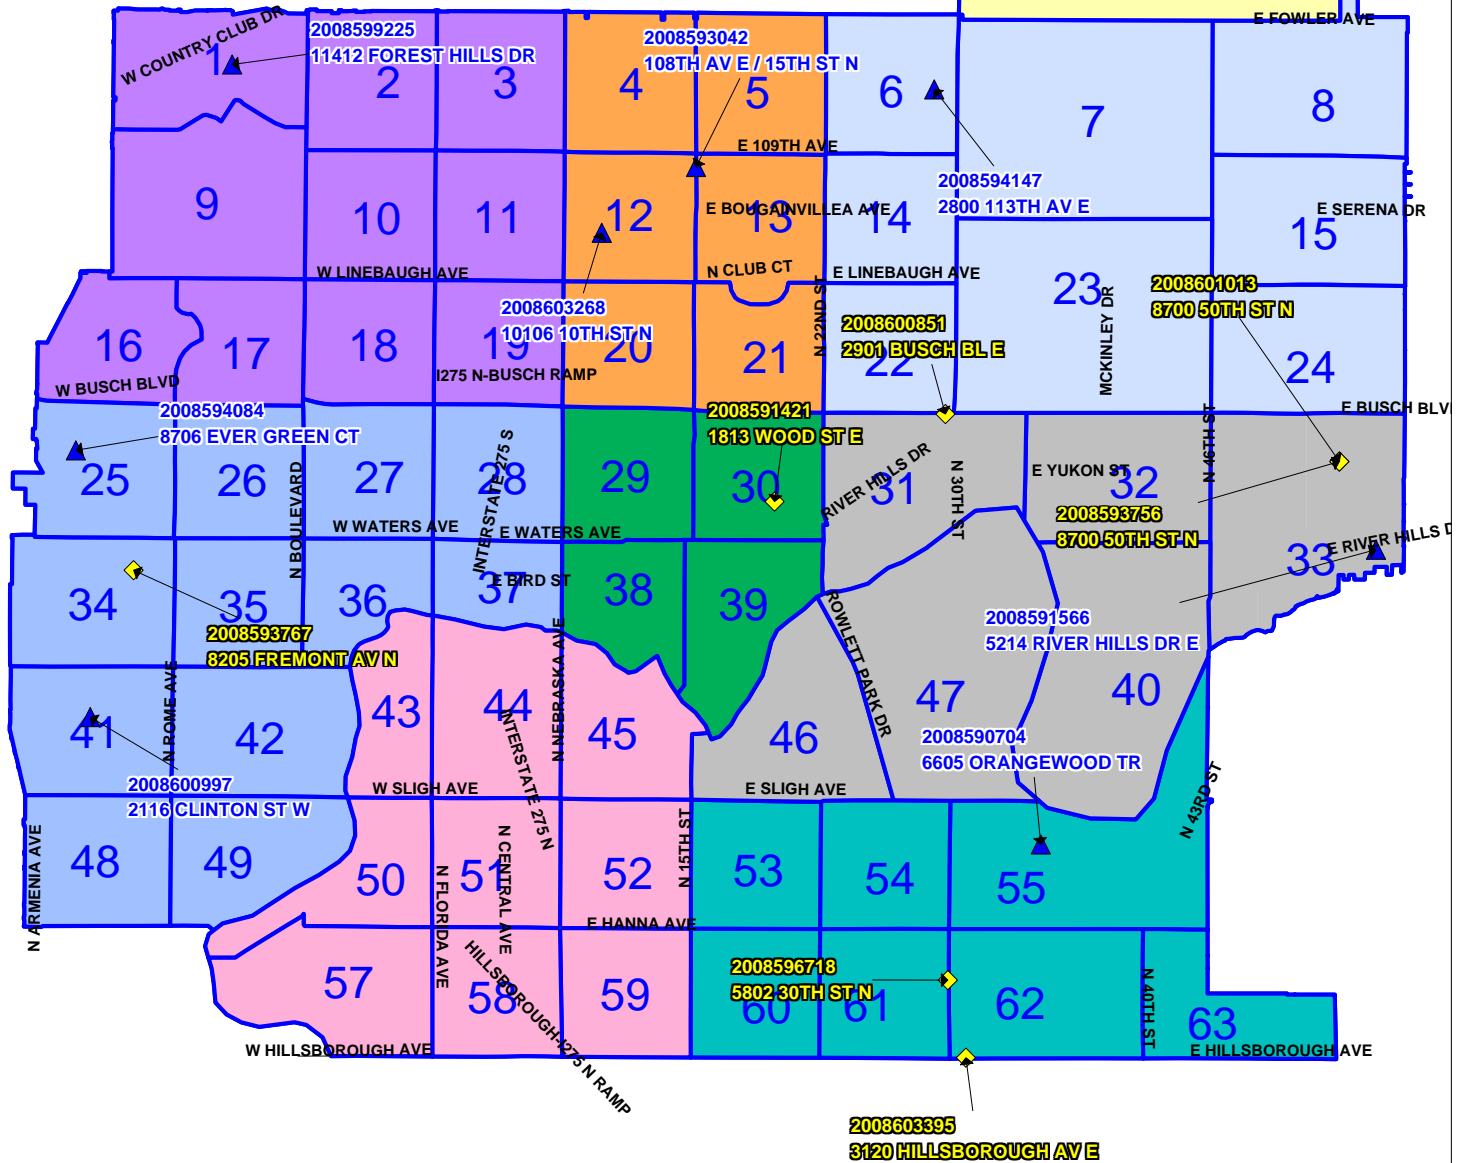

District Two Weekly Map

09/29/08 - 10/05/08

Auto Theft & Auto Burglary

220

201

Burglary

New Tampa