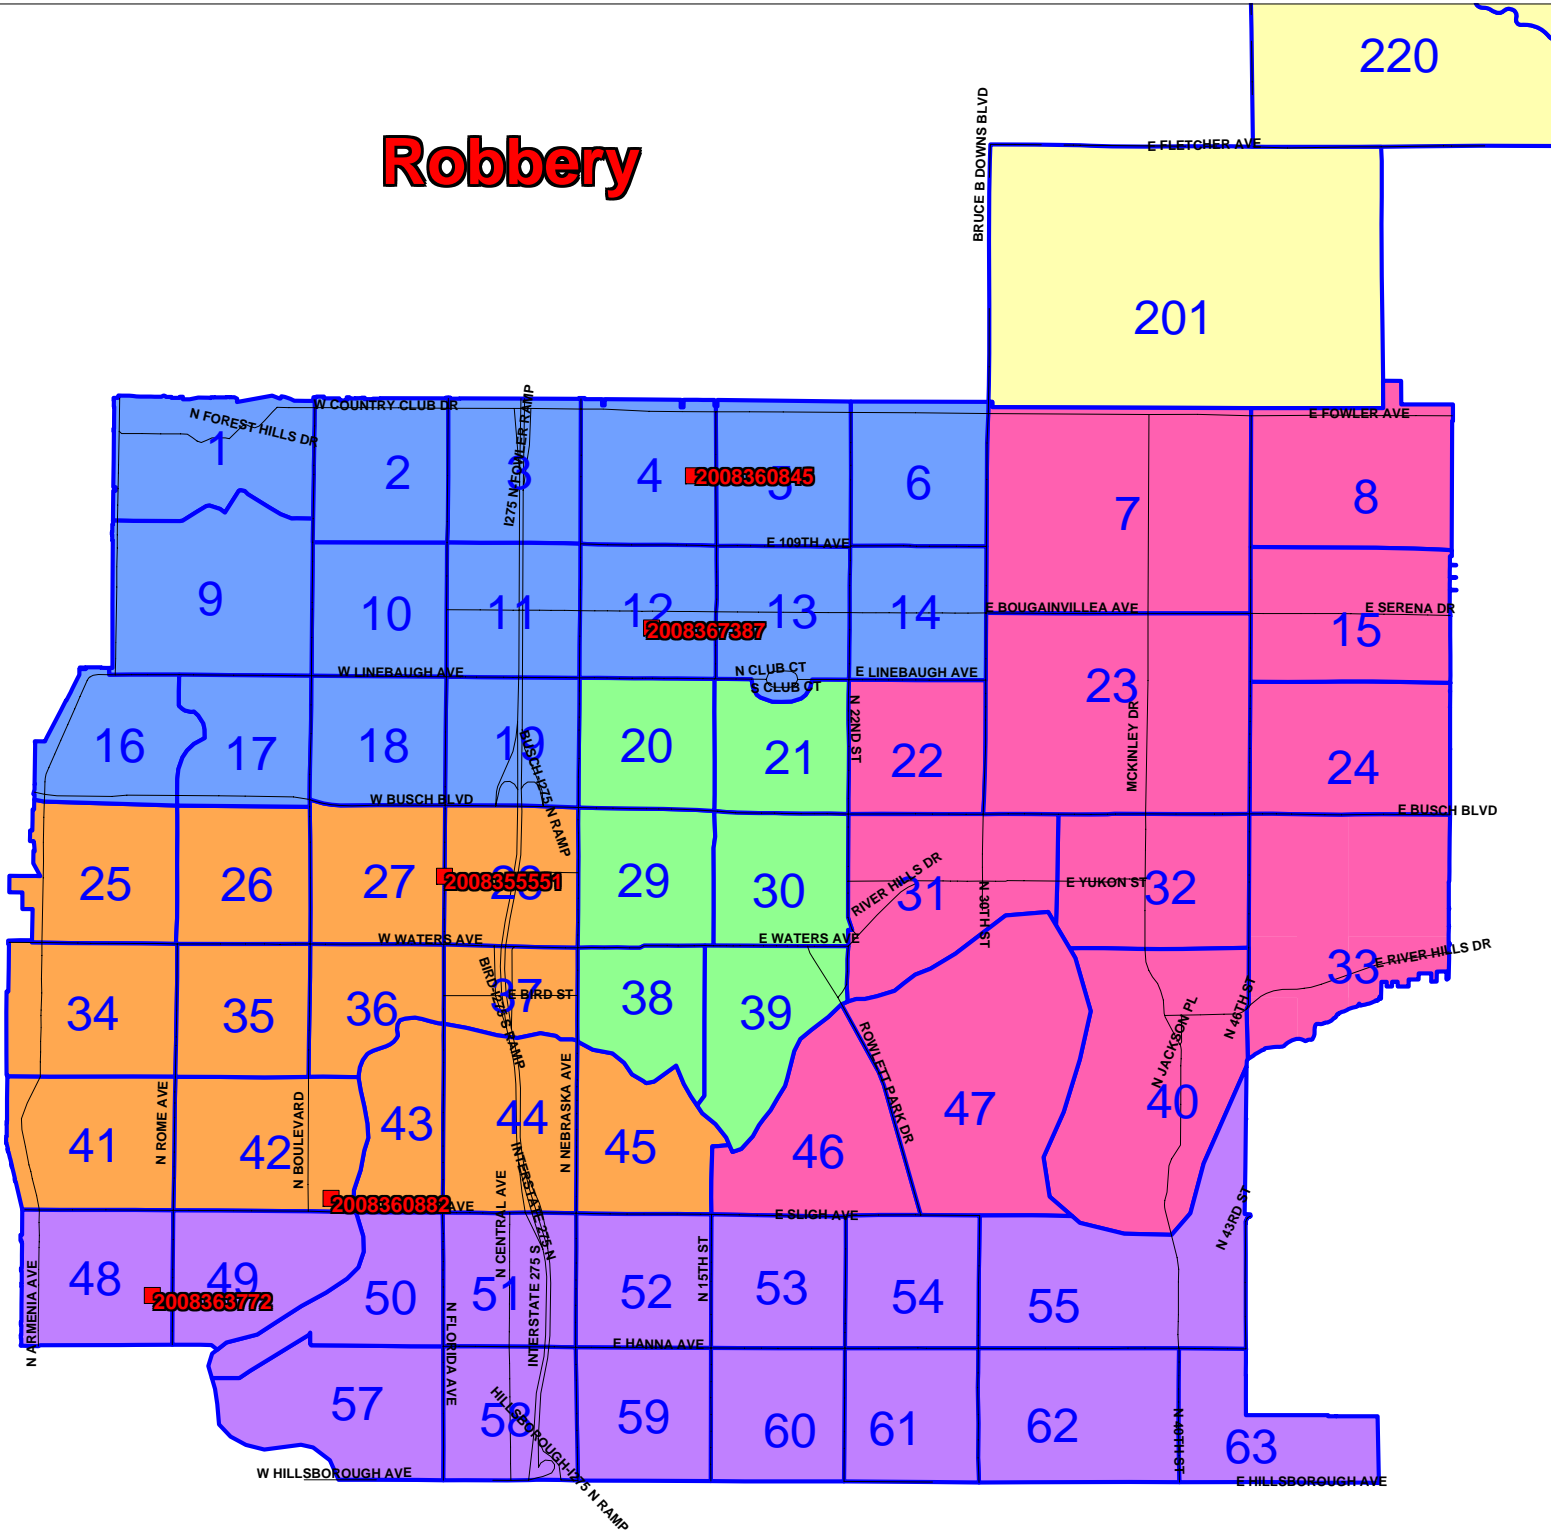

District Two Weekly Map

06/16/08 - 06/22/08

Burglary

Robbery

Auto Theft