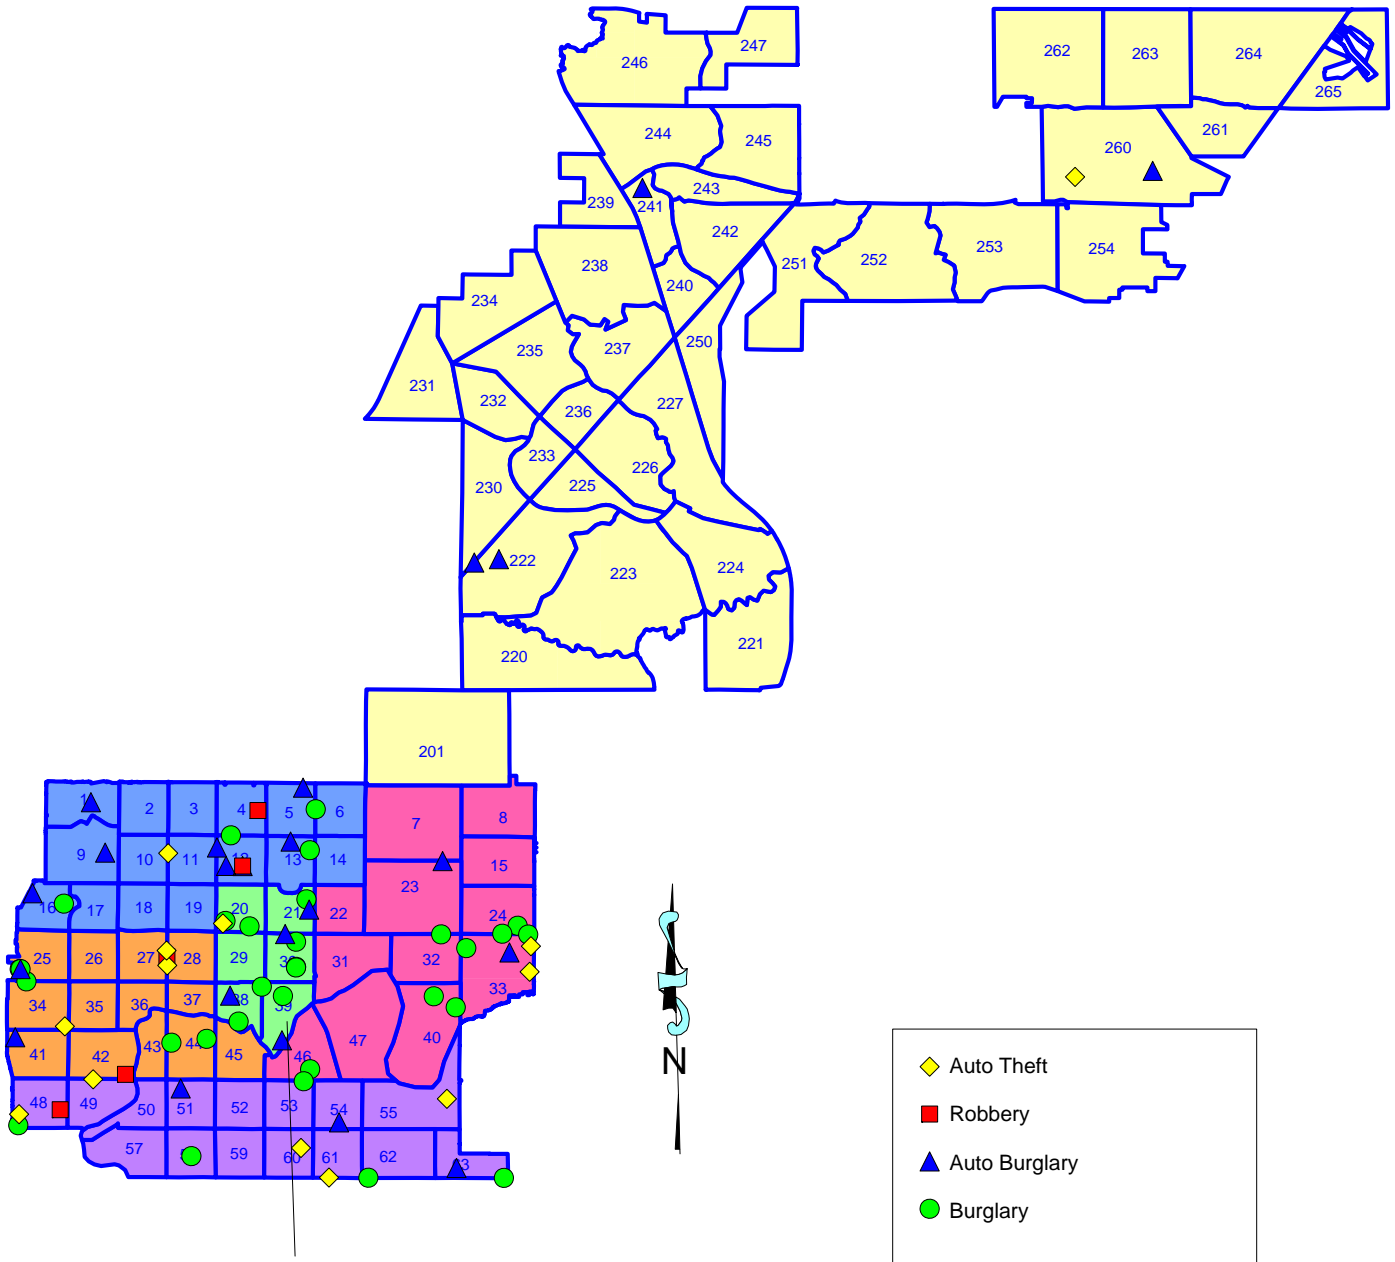

District Two Weekly Map

06/16/08 - 06/22/08

Burglary

Robbery

Auto Theft