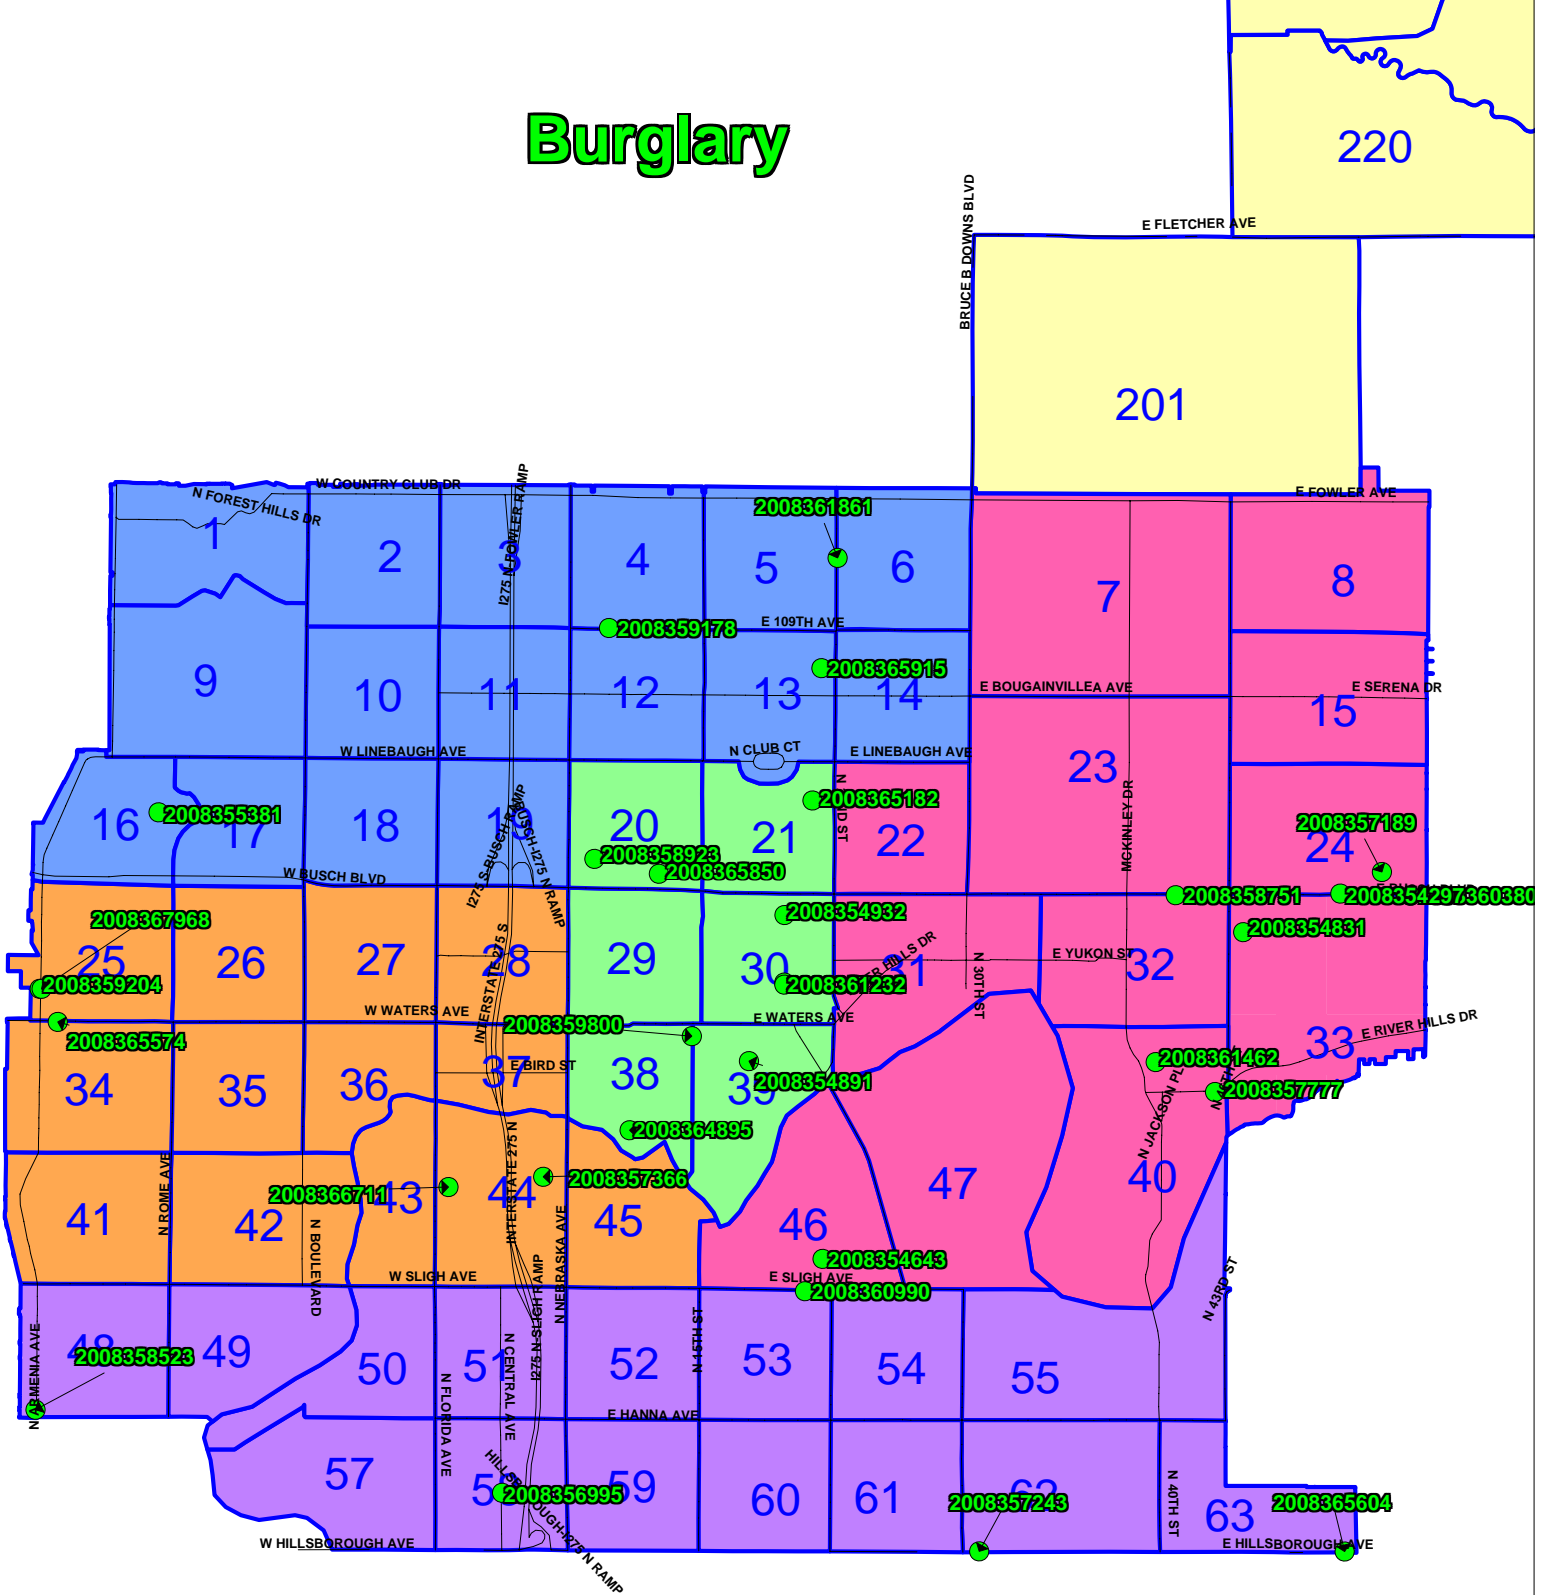

District Two Weekly Map

06/16/08 - 06/22/08

Burglary

Robbery

Auto Theft