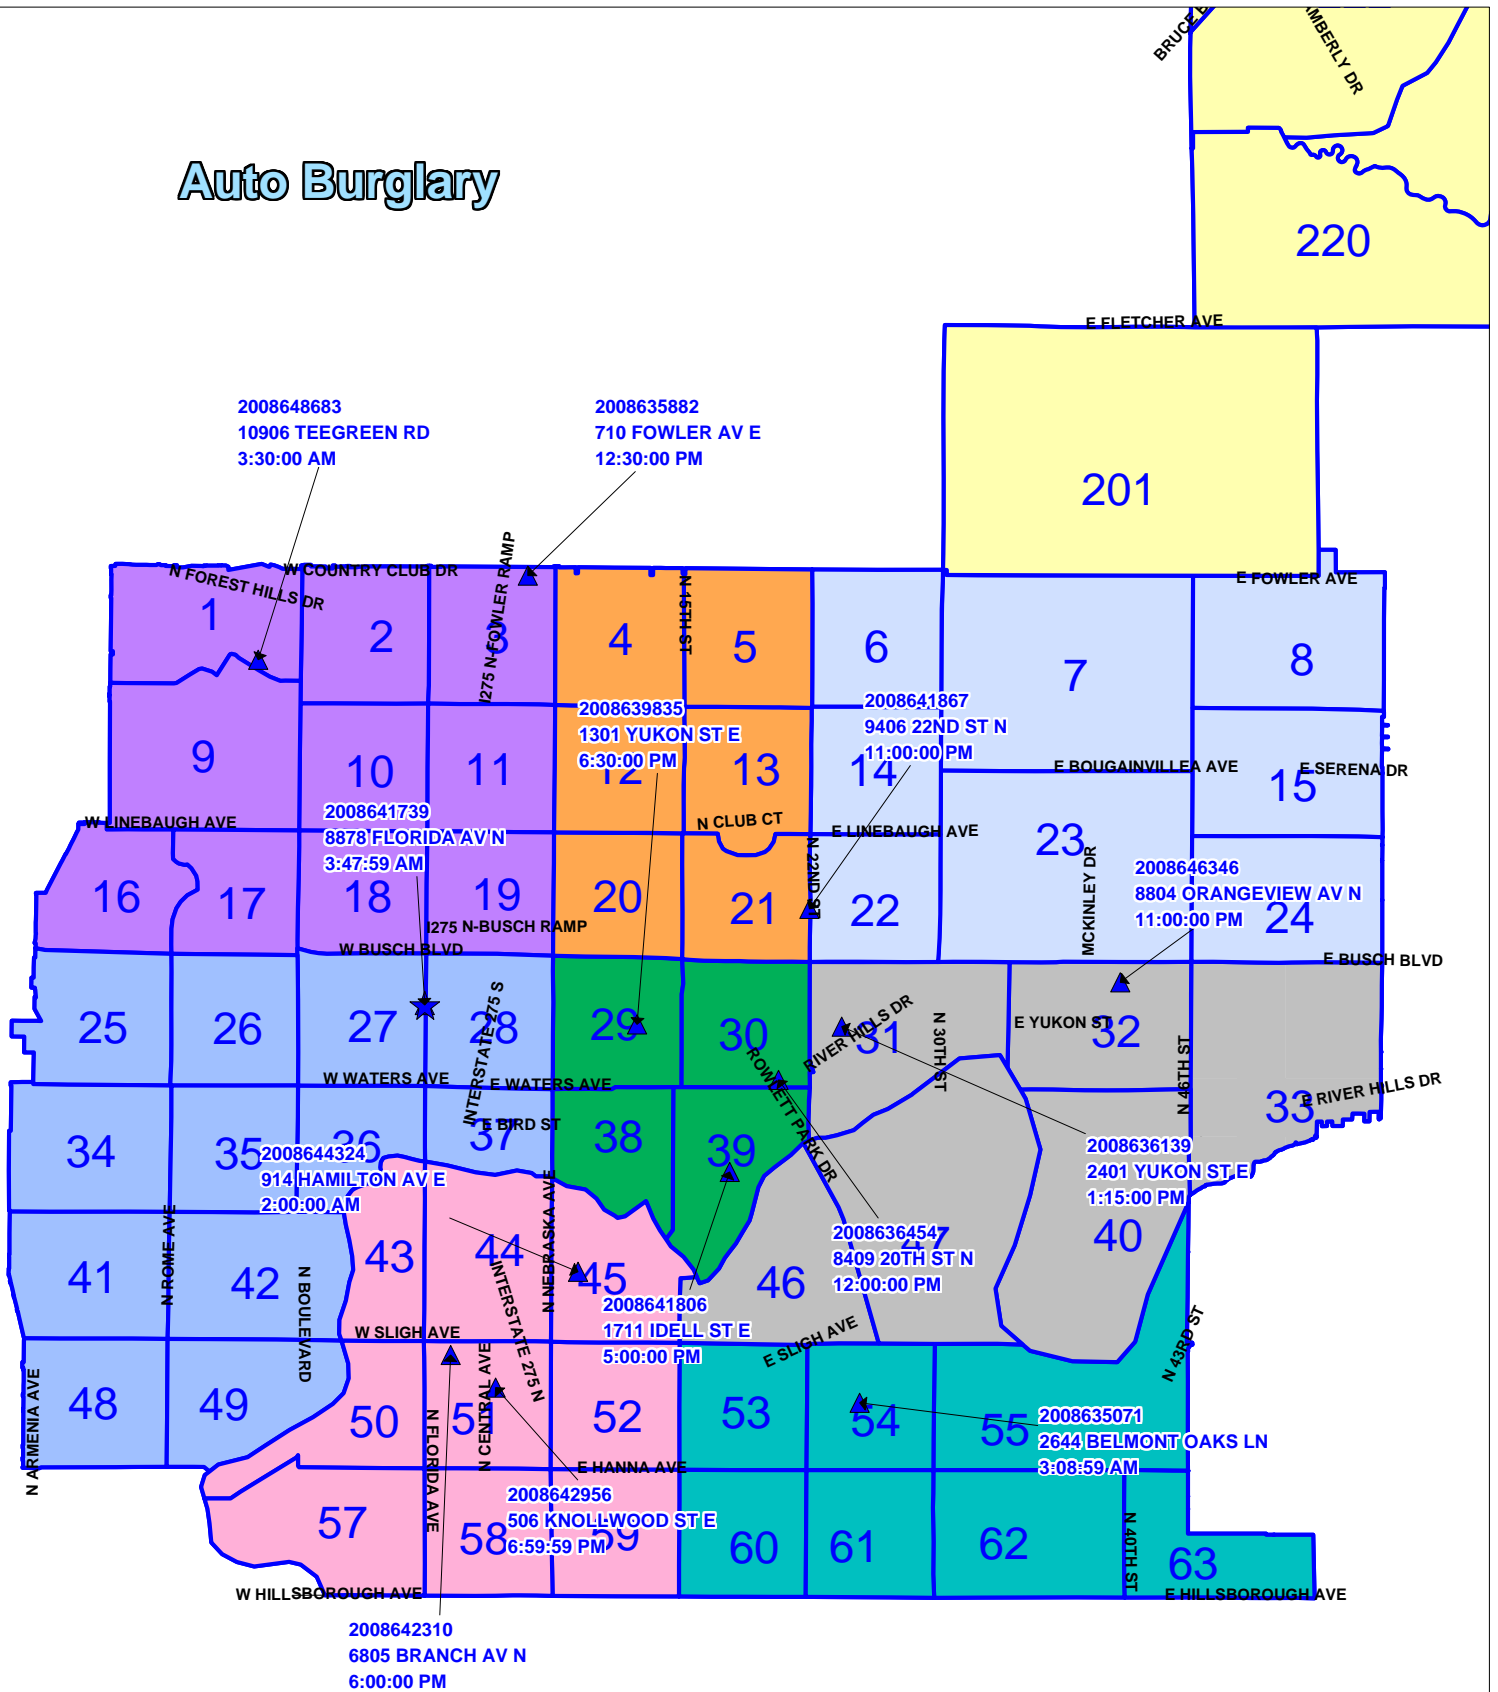

District Two Weekly Map

10/20/08 - 10/26/08

Burglary

Auto Burglary

Auto Theft

New Tampa