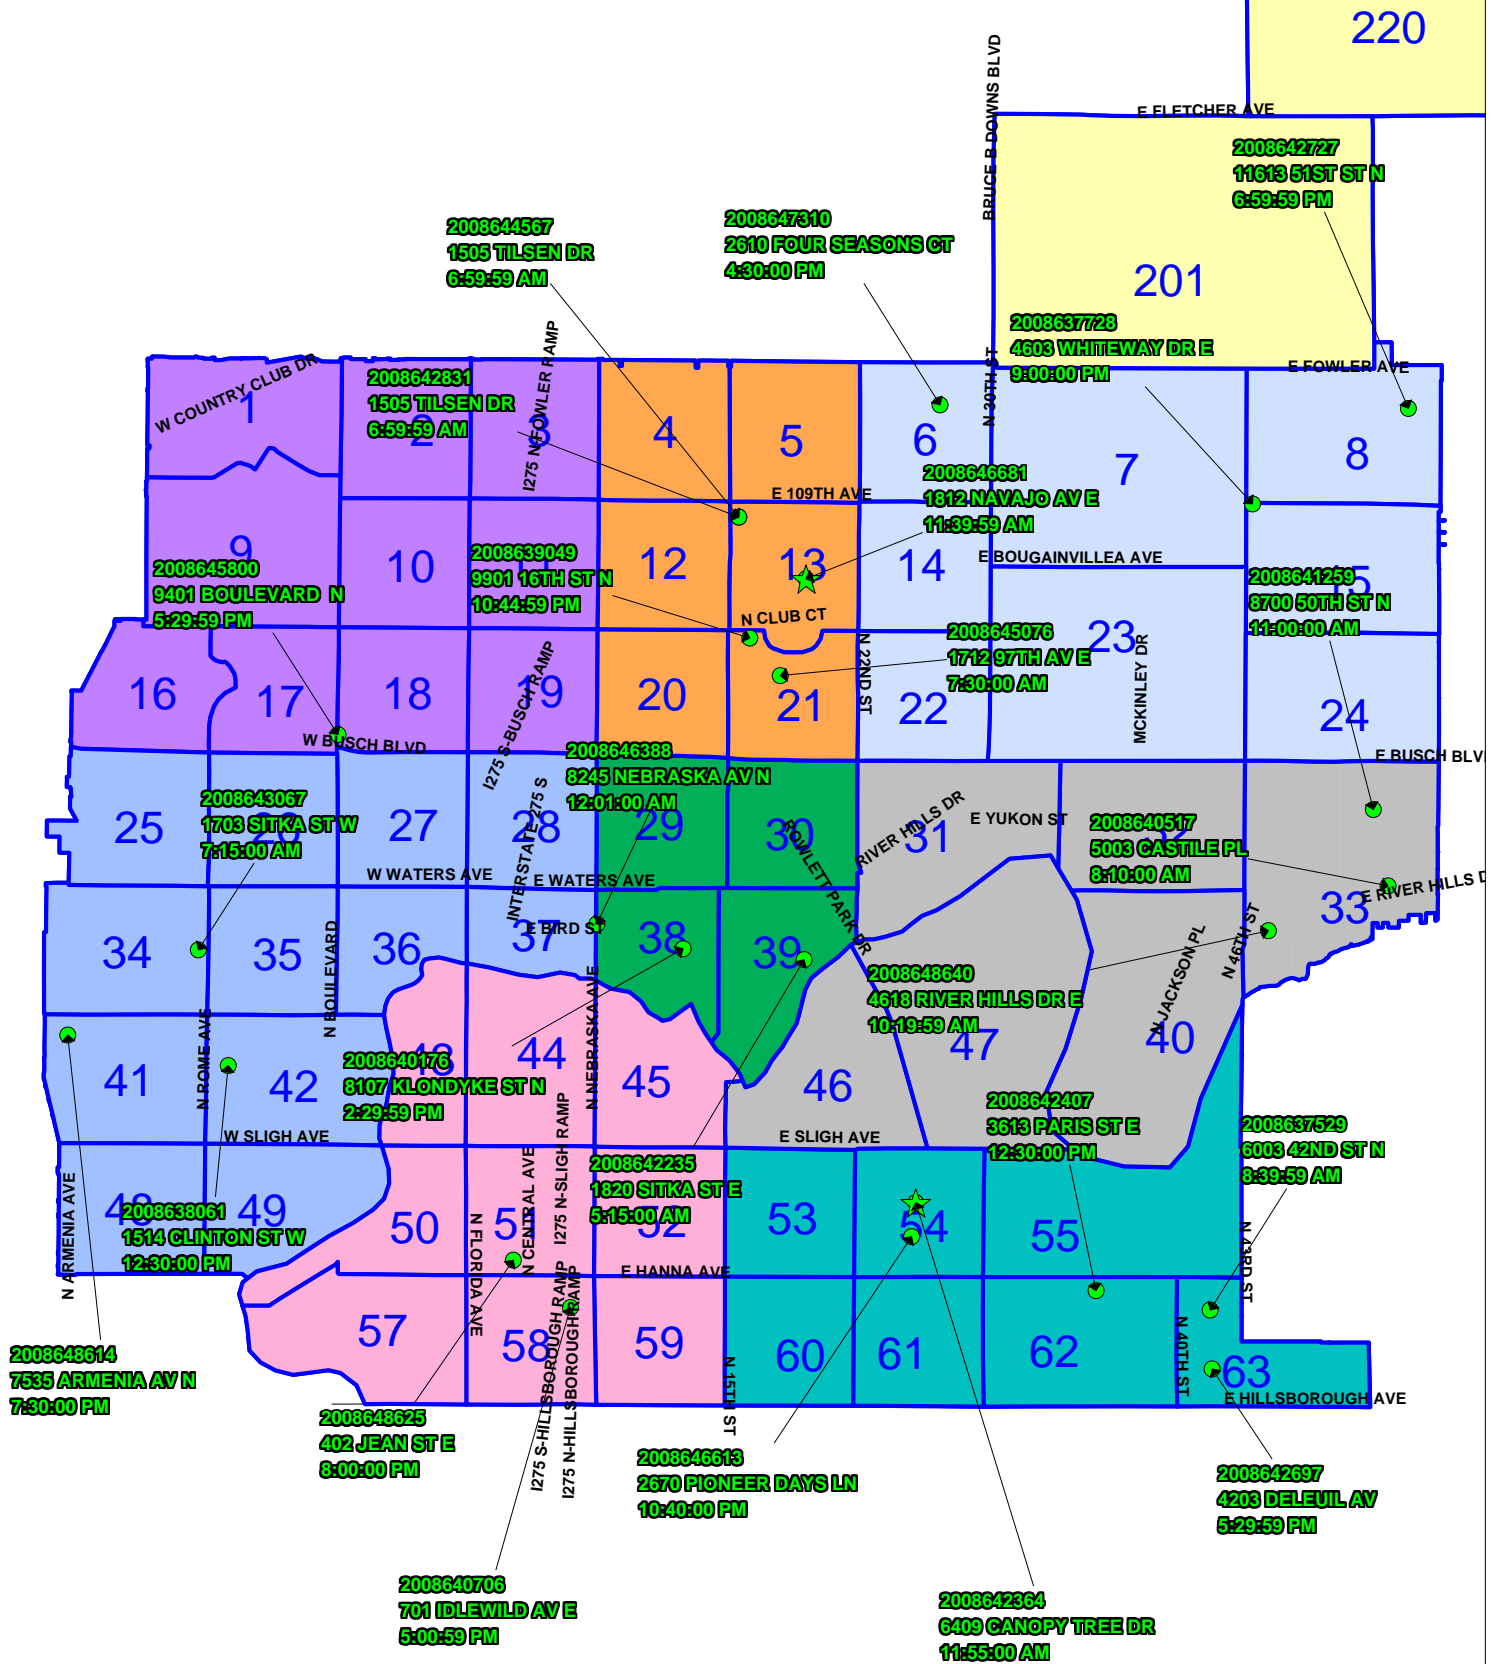

District Two Weekly Map

10/20/08 - 10/26/08

Burglary

Auto Burglary

Auto Theft

New Tampa