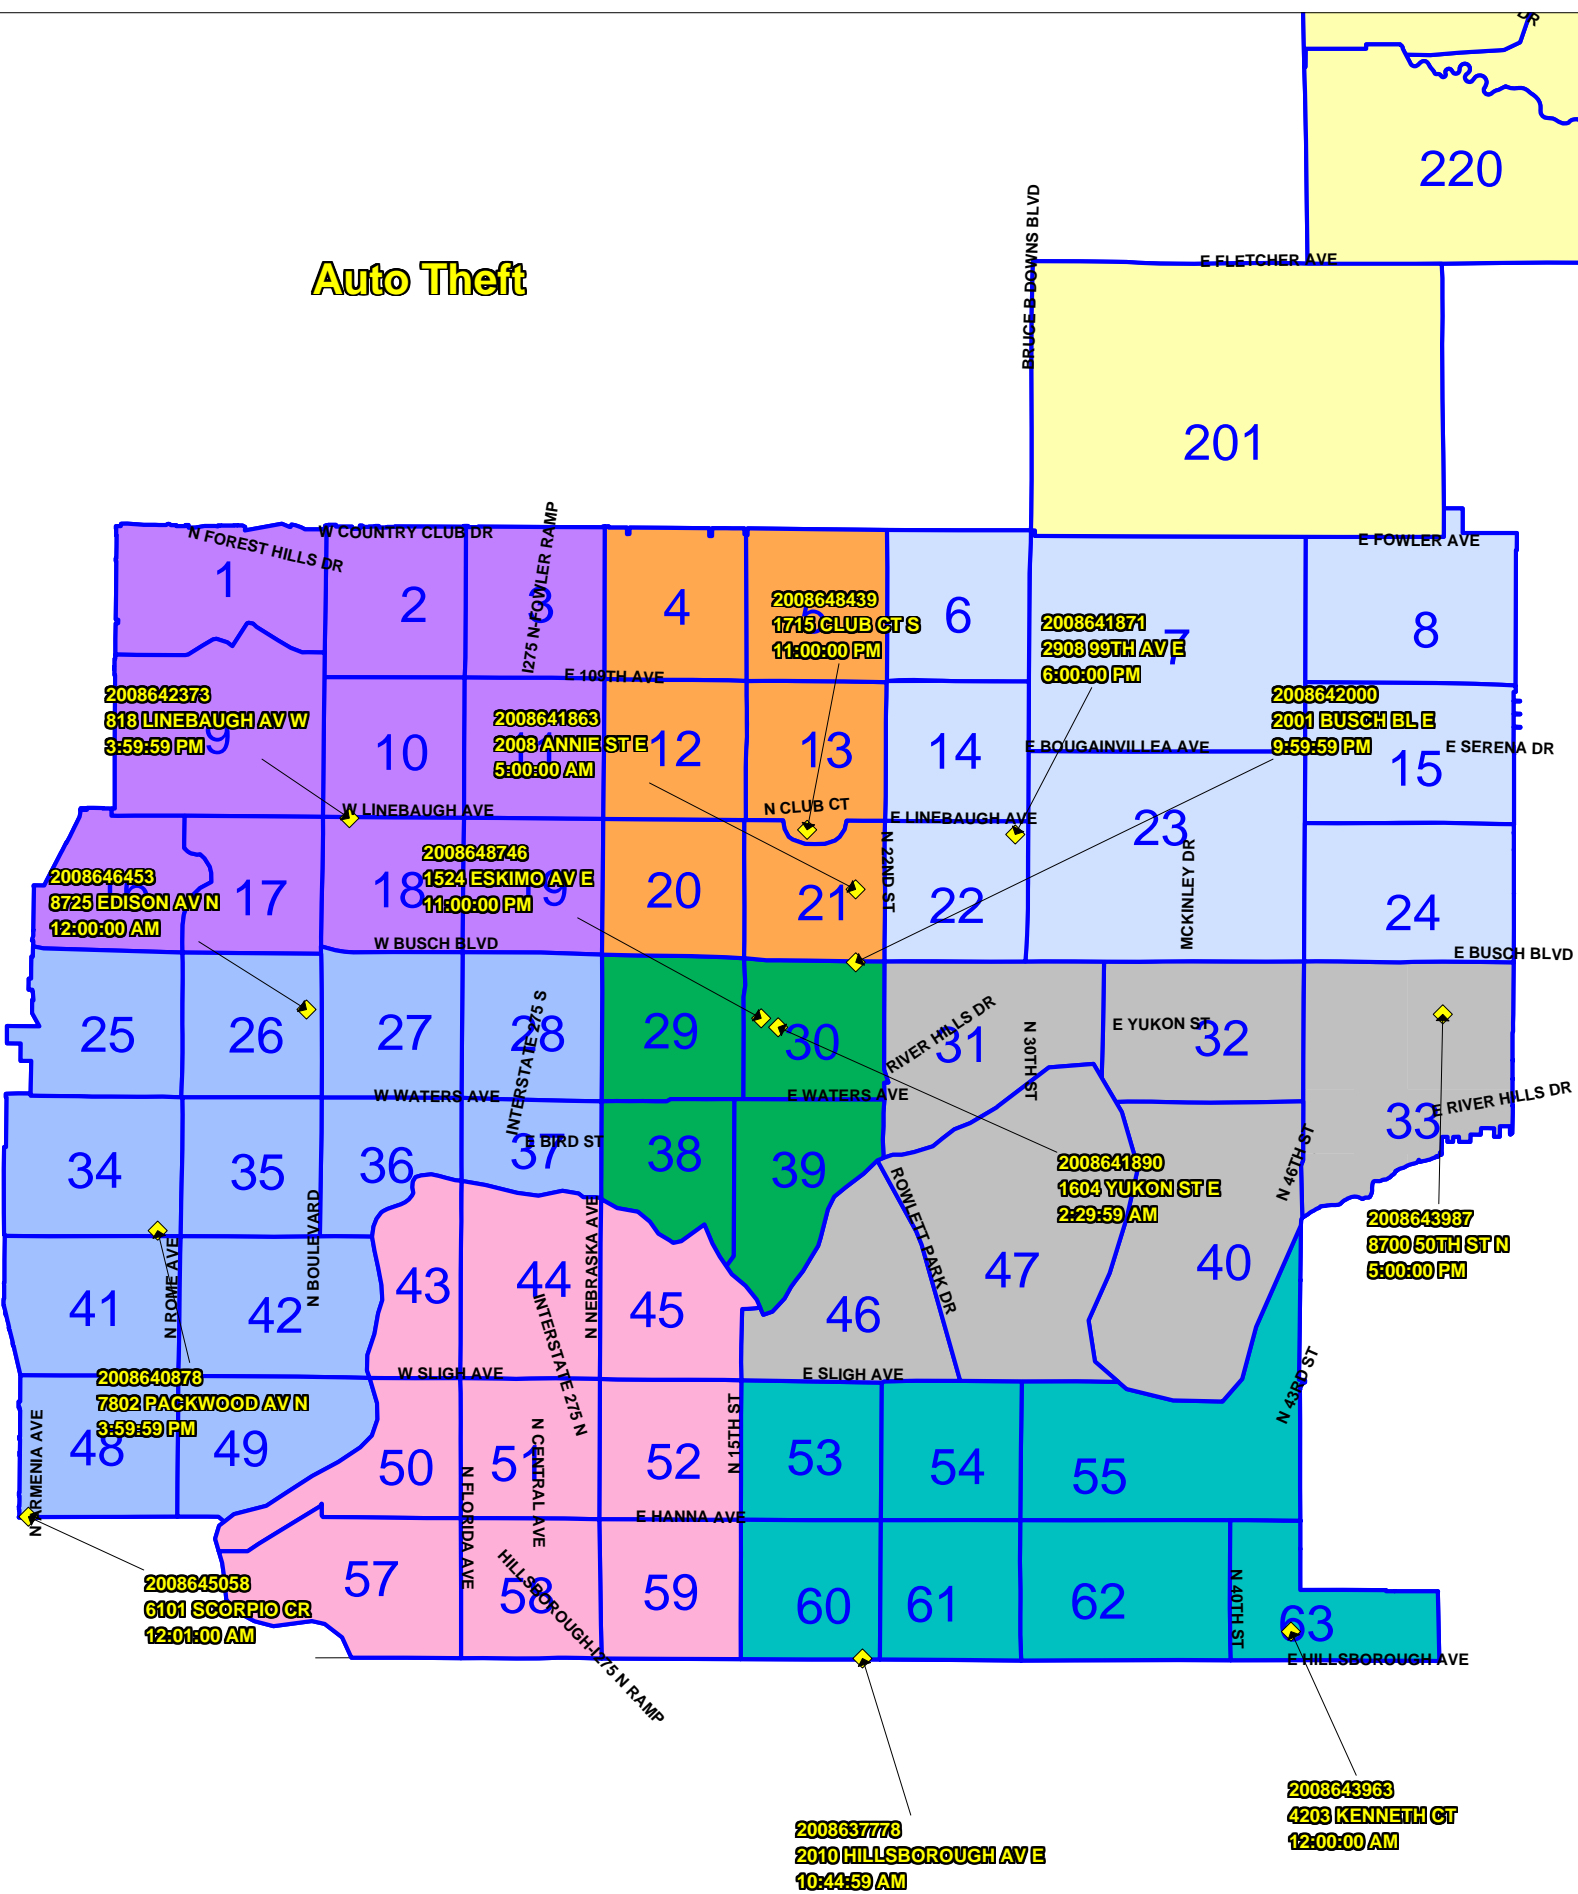

District Two Weekly Map

10/20/08 - 10/26/08

Burglary

Auto Burglary

Auto Theft

New Tampa