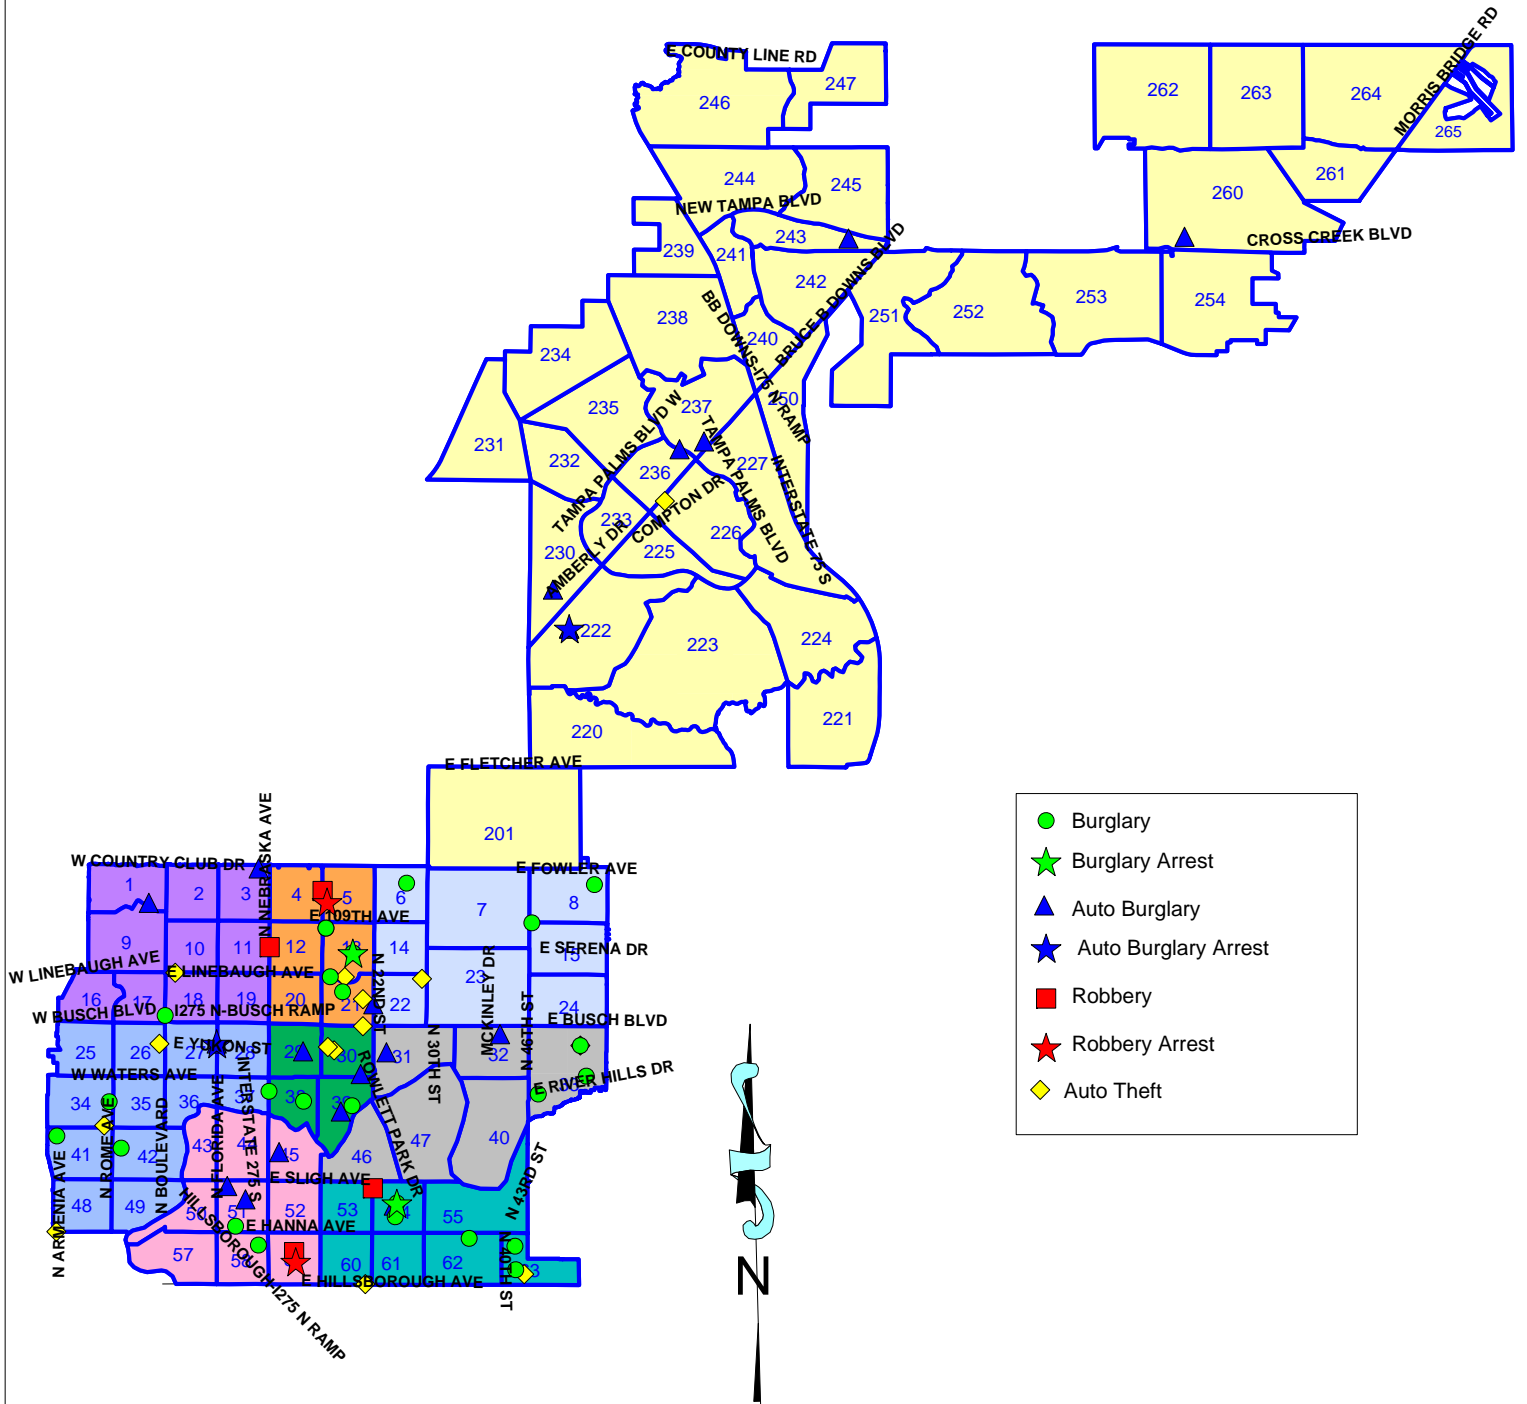

District Two Weekly Map

10/20/08 - 10/26/08

Burglary

Auto Burglary

Auto Theft

New Tampa