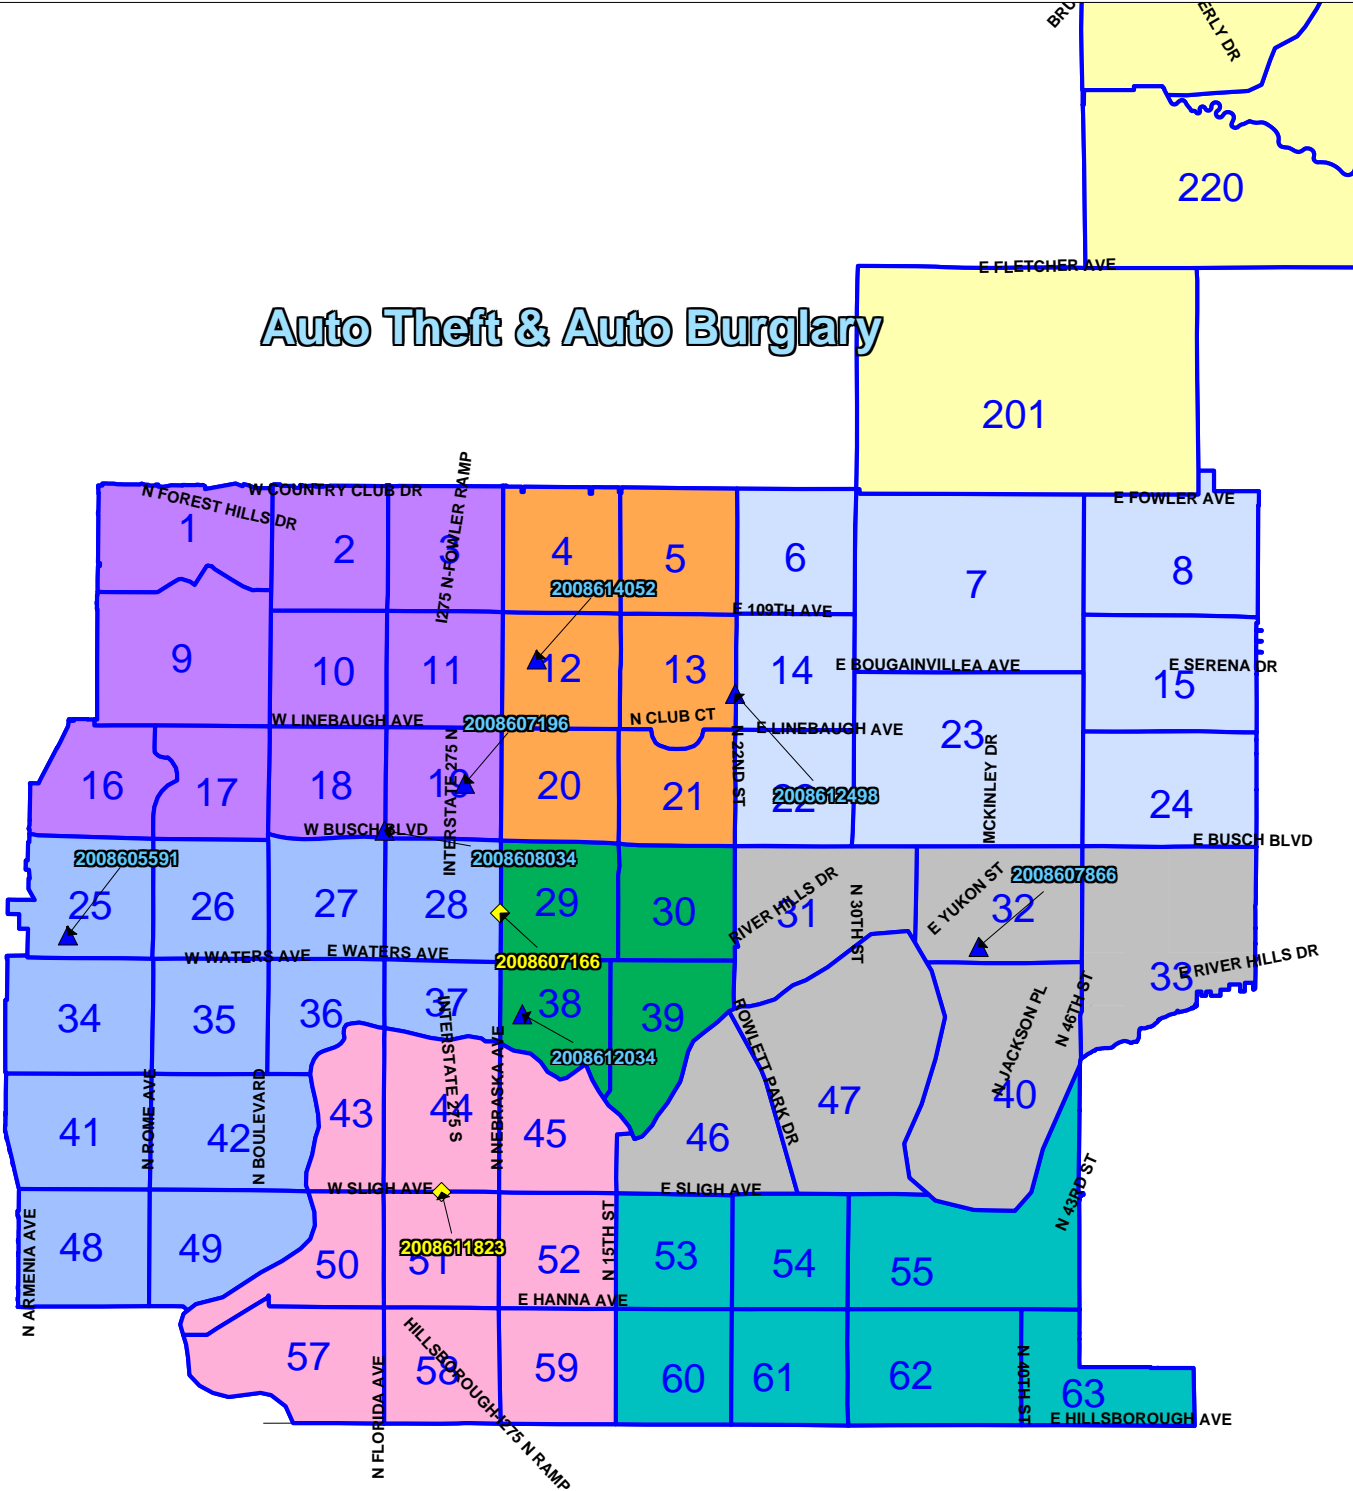

# District Two Weekly Map

10/06/08 to 10/12/08

- Burglary
- ◆ Auto Theft
- ▲ Auto Burglary
- Robbery

# Robbery

# Auto Theft & Auto Burglary

# New Tampa