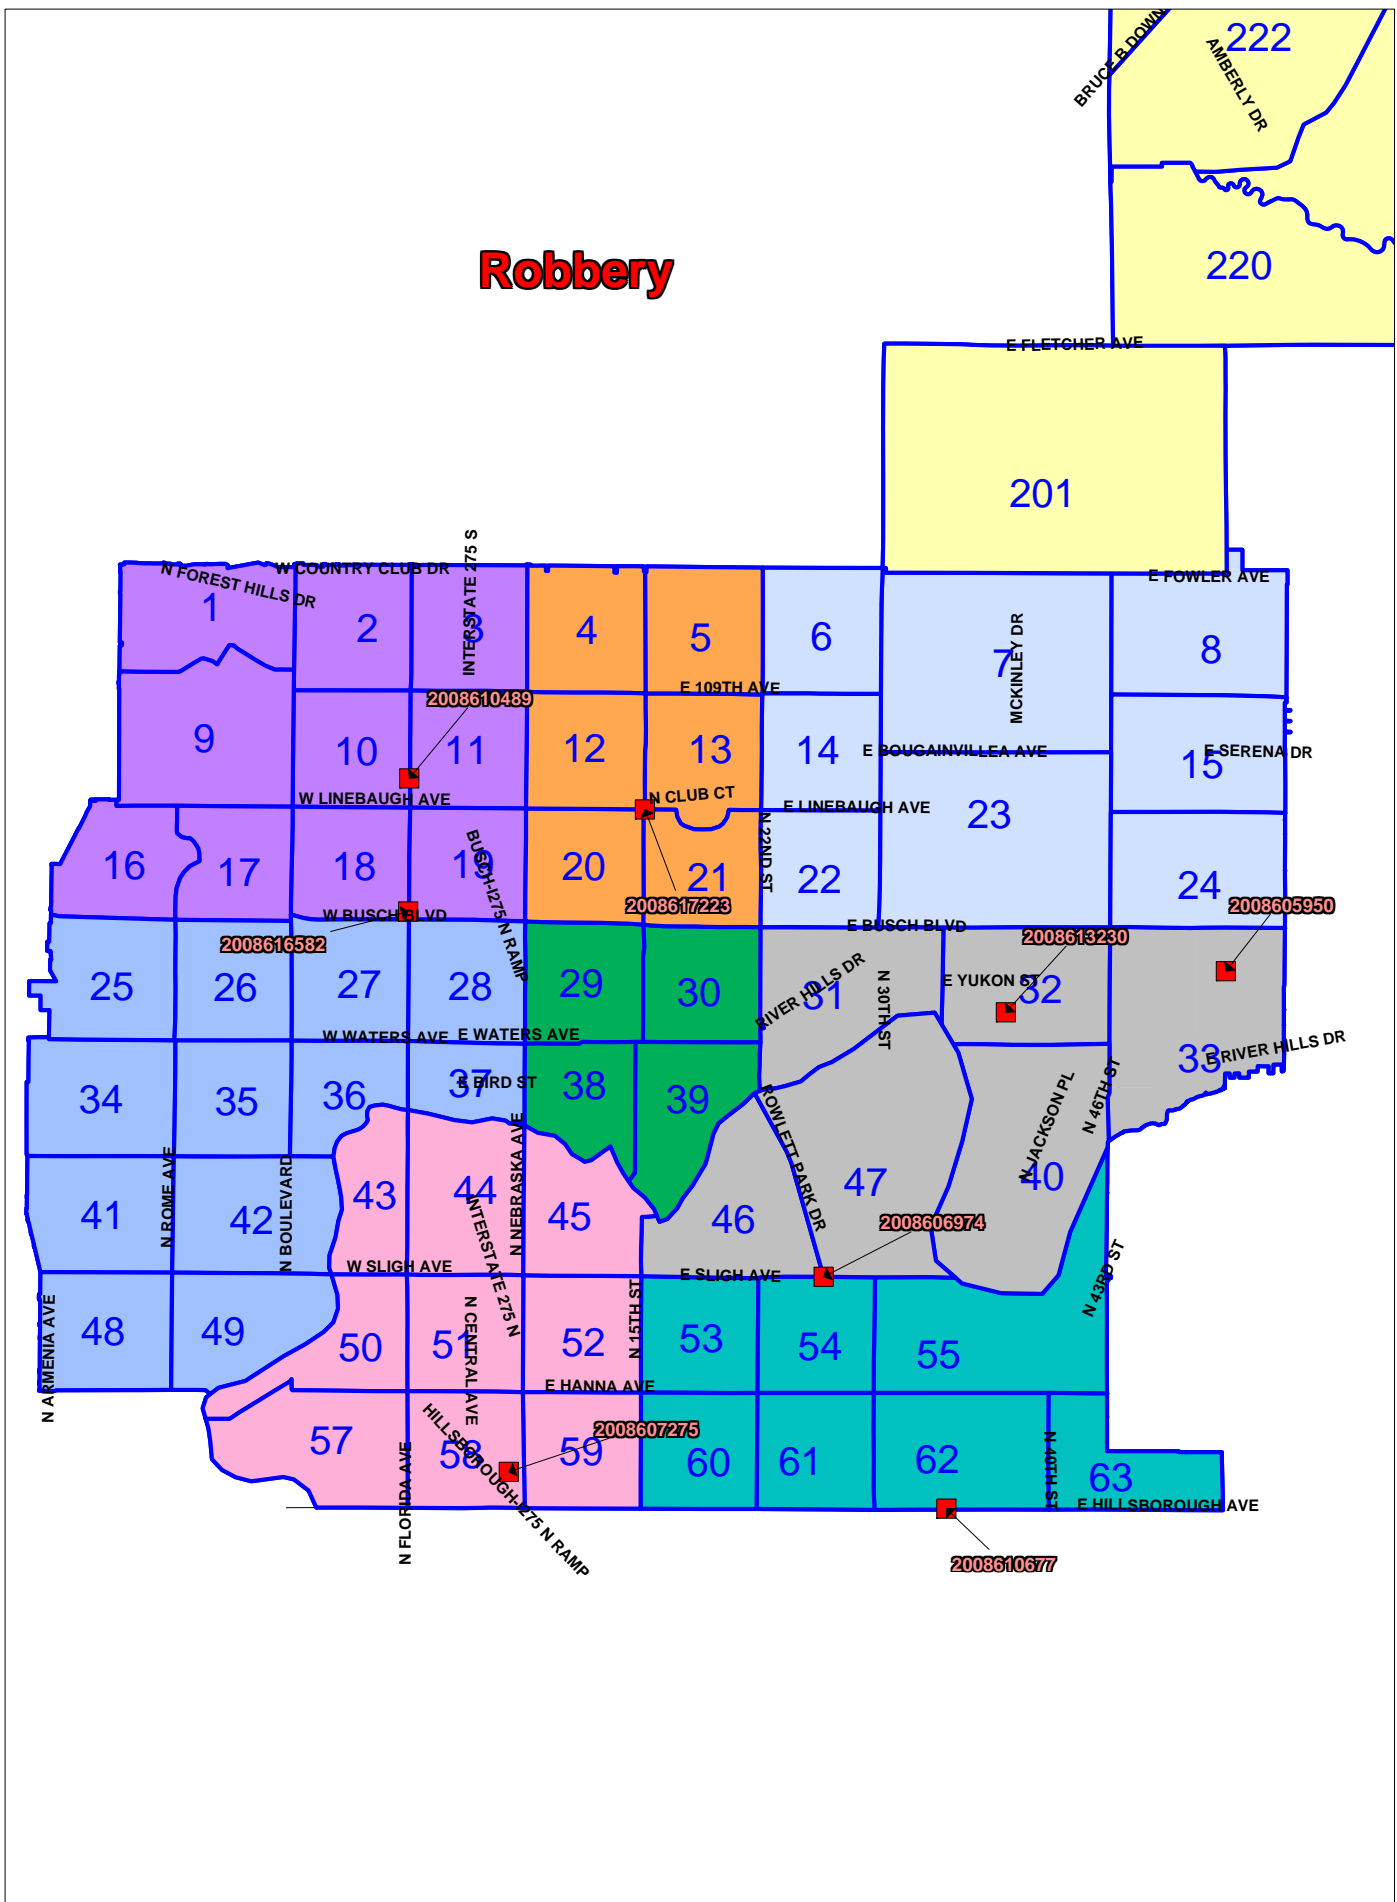

# District Two Weekly Map

10/06/08 to 10/12/08

- Burglary
- ◆ Auto Theft
- ▲ Auto Burglary
- Robbery

# Robbery

# New Tampa