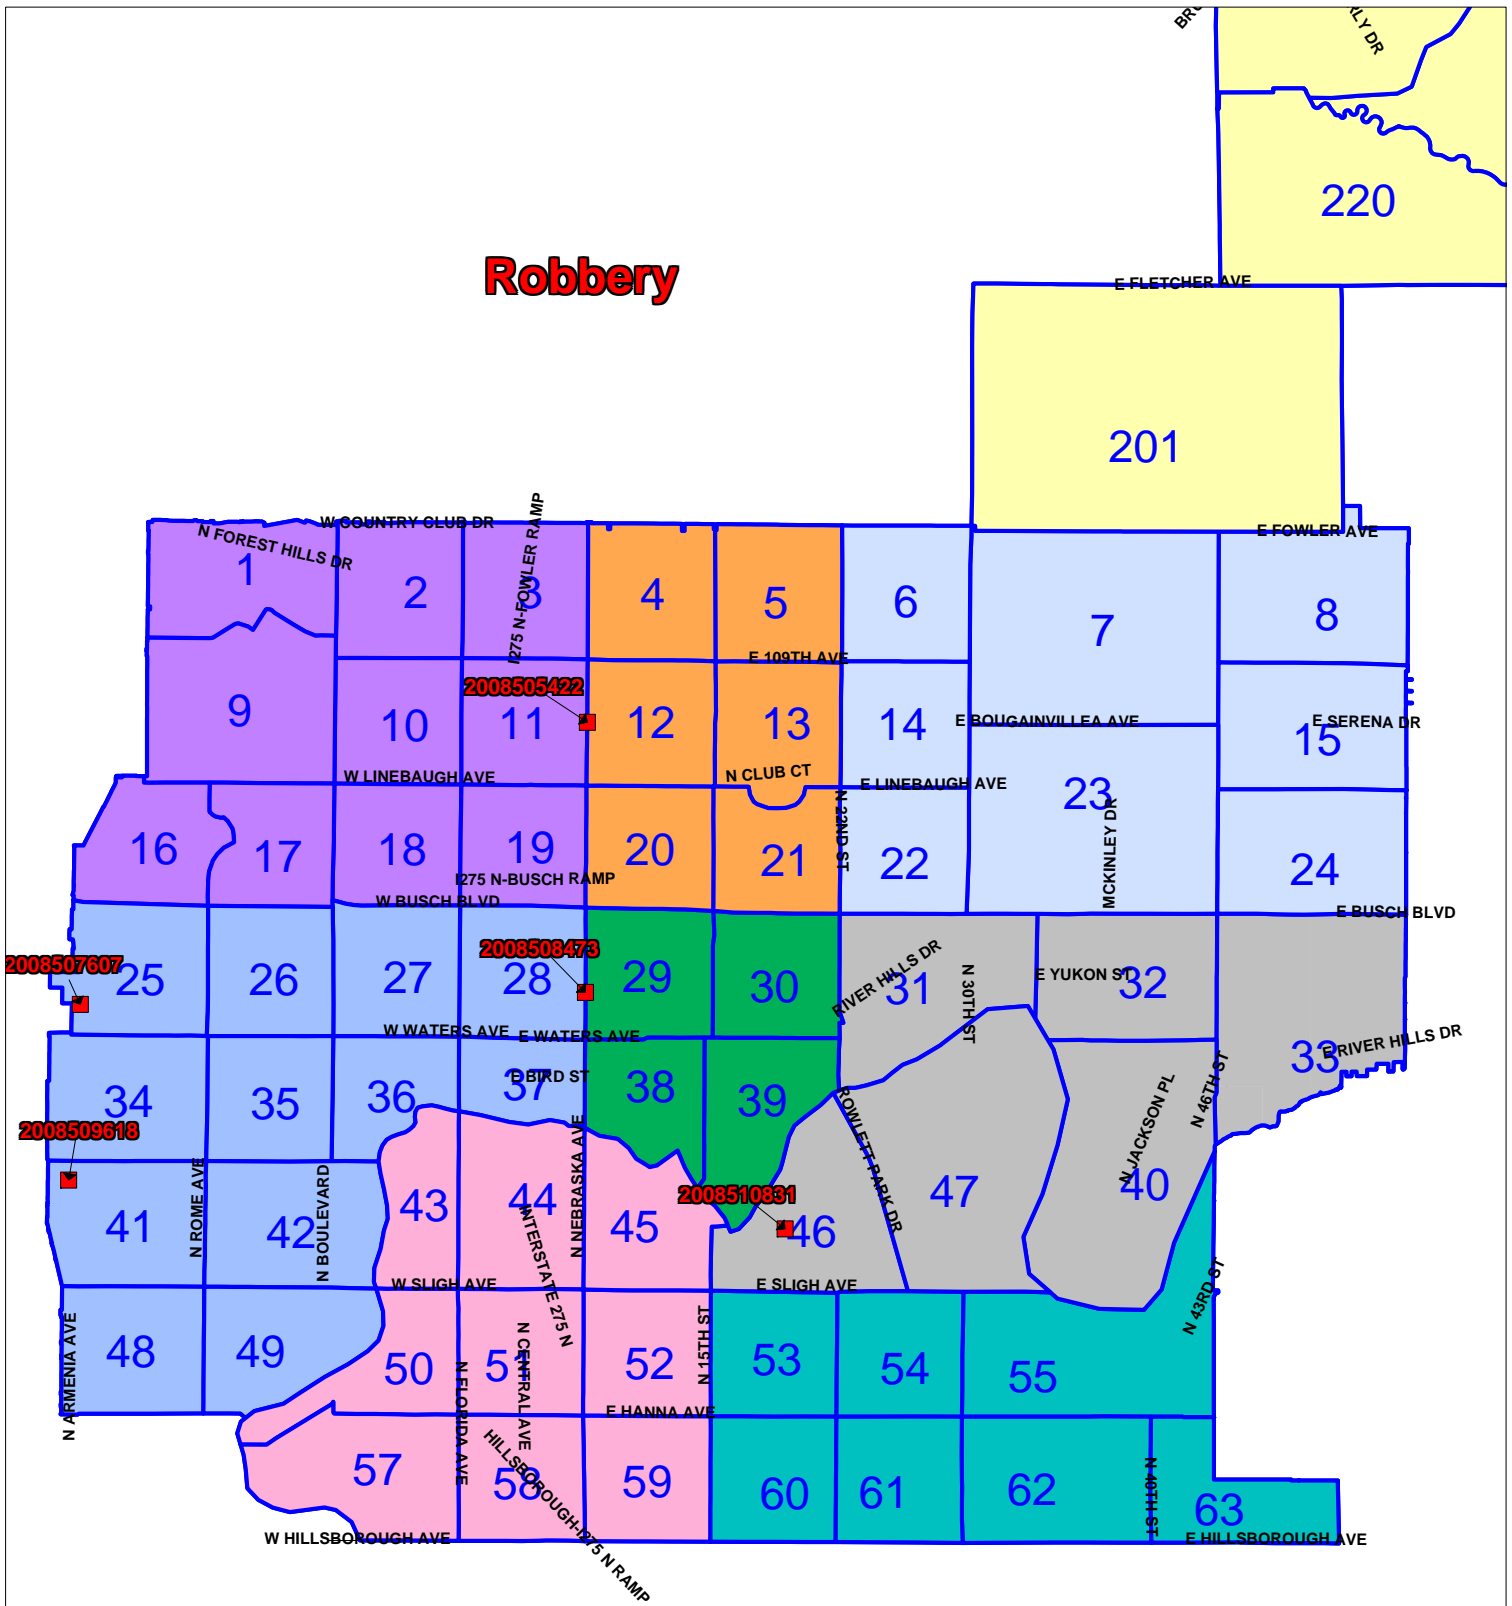

District Two Weekly Map

08/18/08 - 08/24/08

Prepared by:
Athena Howell
Crime Analyst
Tampa Police Department
Analytical Crime Mapping Unit

Burglary

Robbery

New Tampa