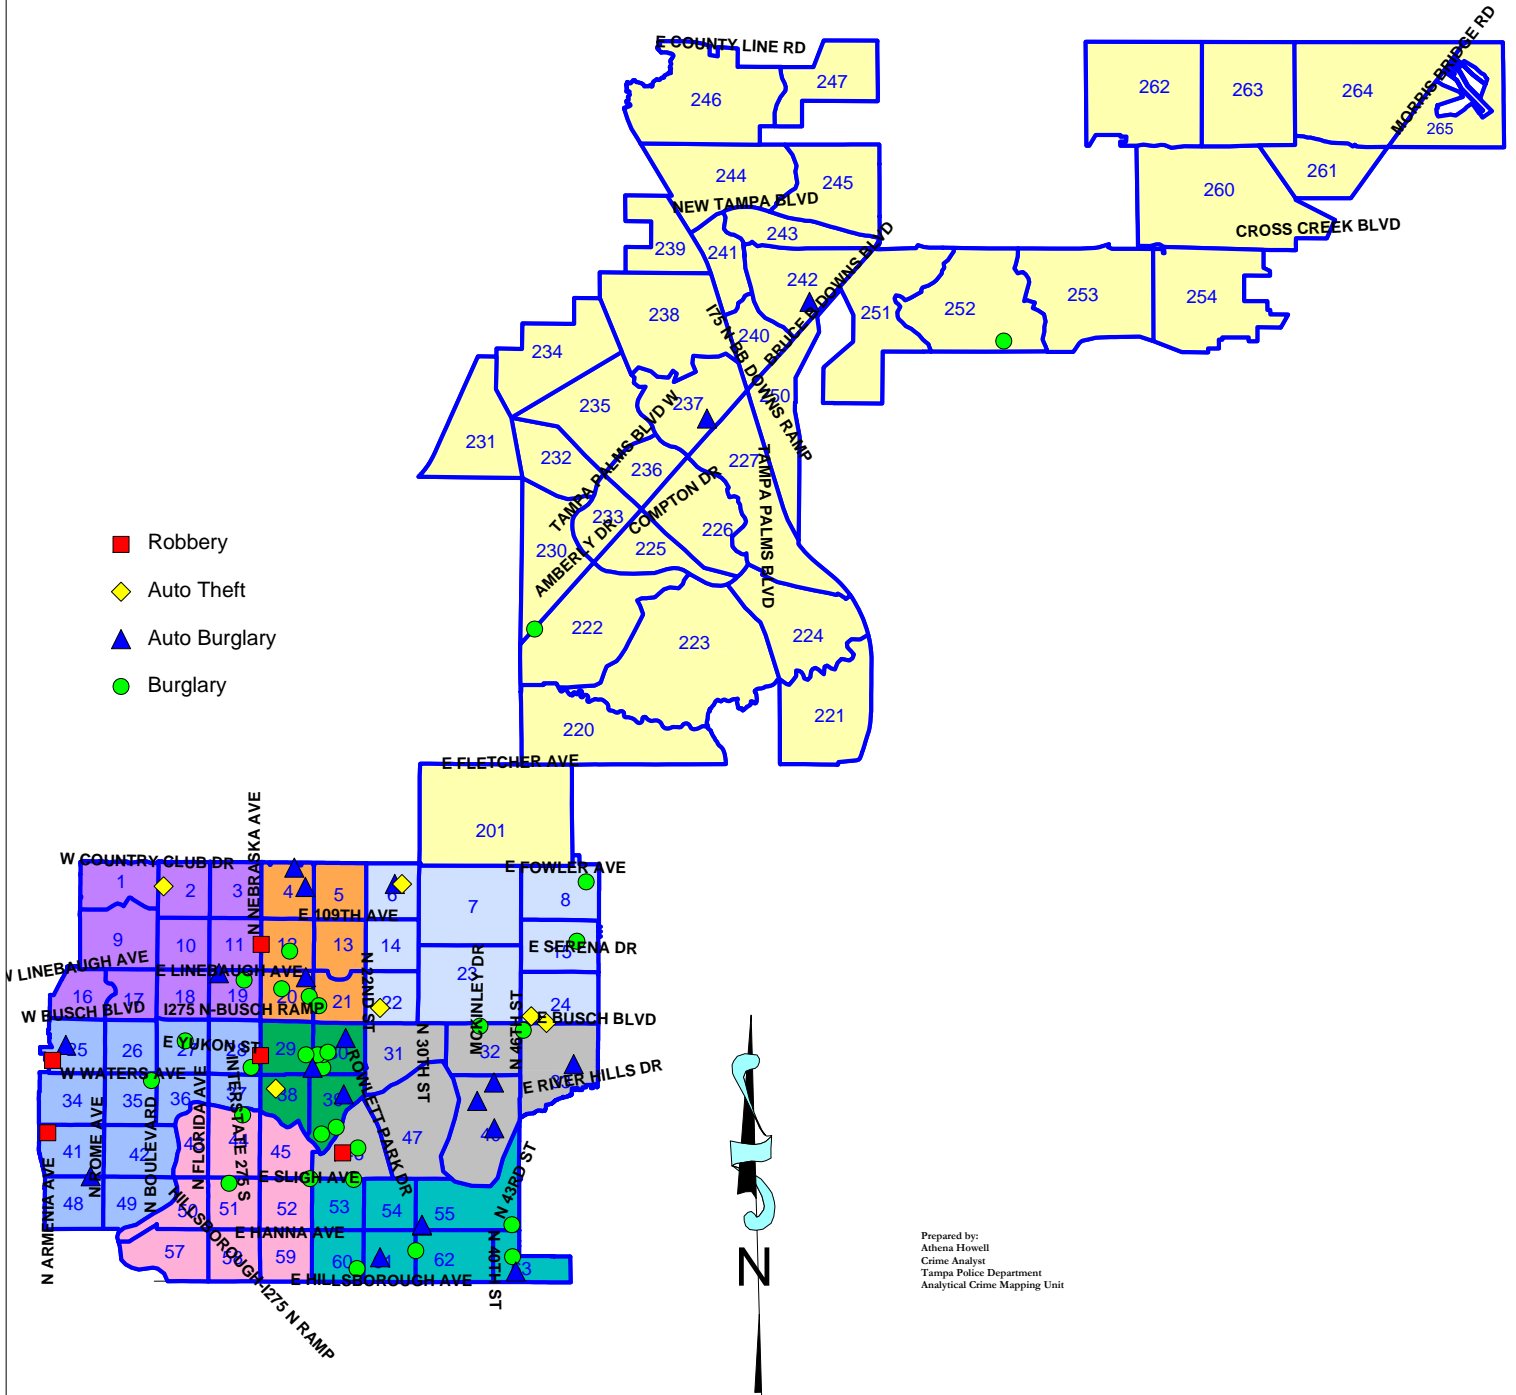

District Two Weekly Map

08/18/08 - 08/24/08