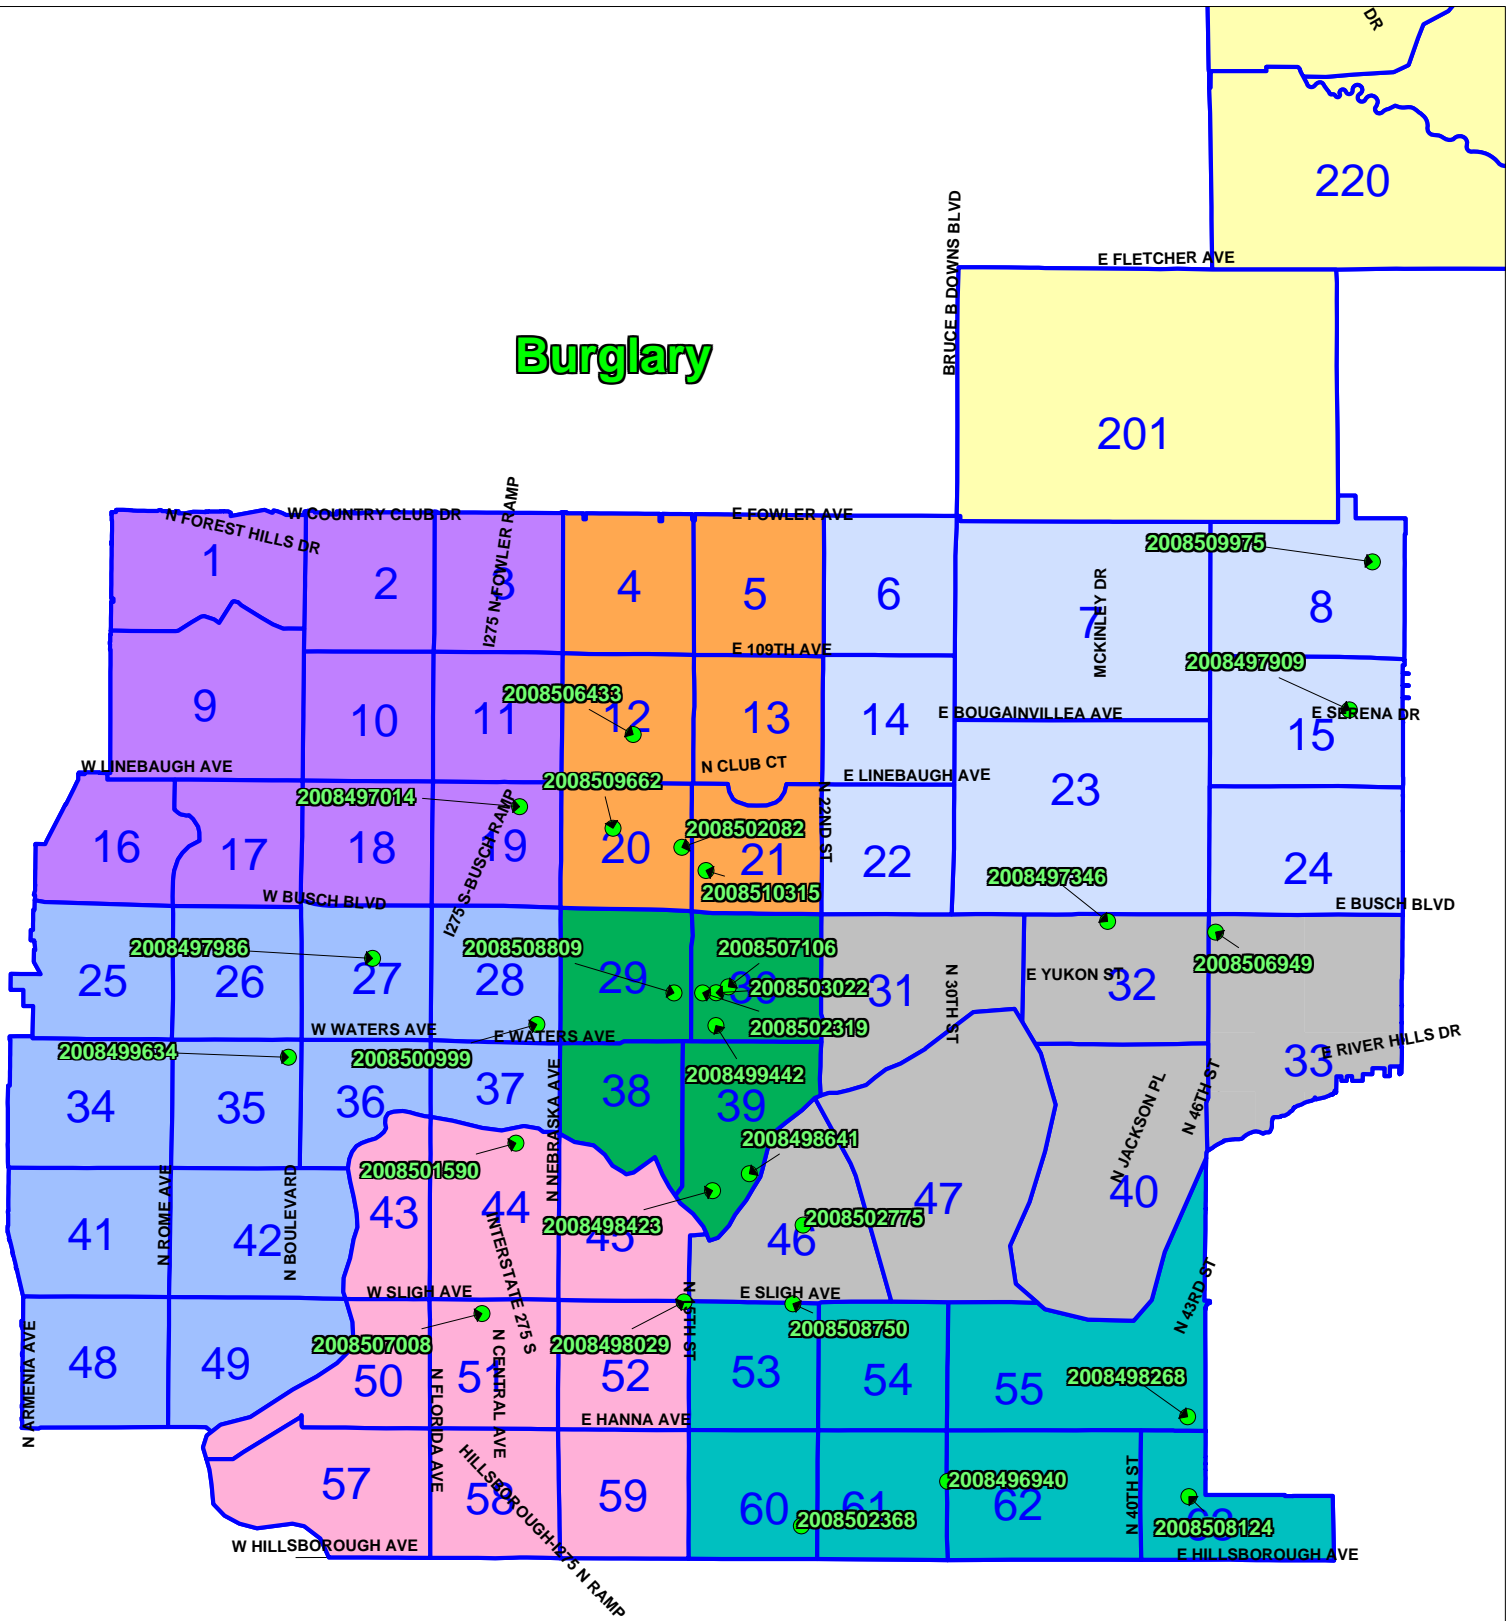

District Two Weekly Map

08/18/08 - 08/24/08

Prepared by:
Athena Howell
Crime Analyst
Tampa Police Department
Analytical Crime Mapping Unit

Burglary

Robbery

New Tampa