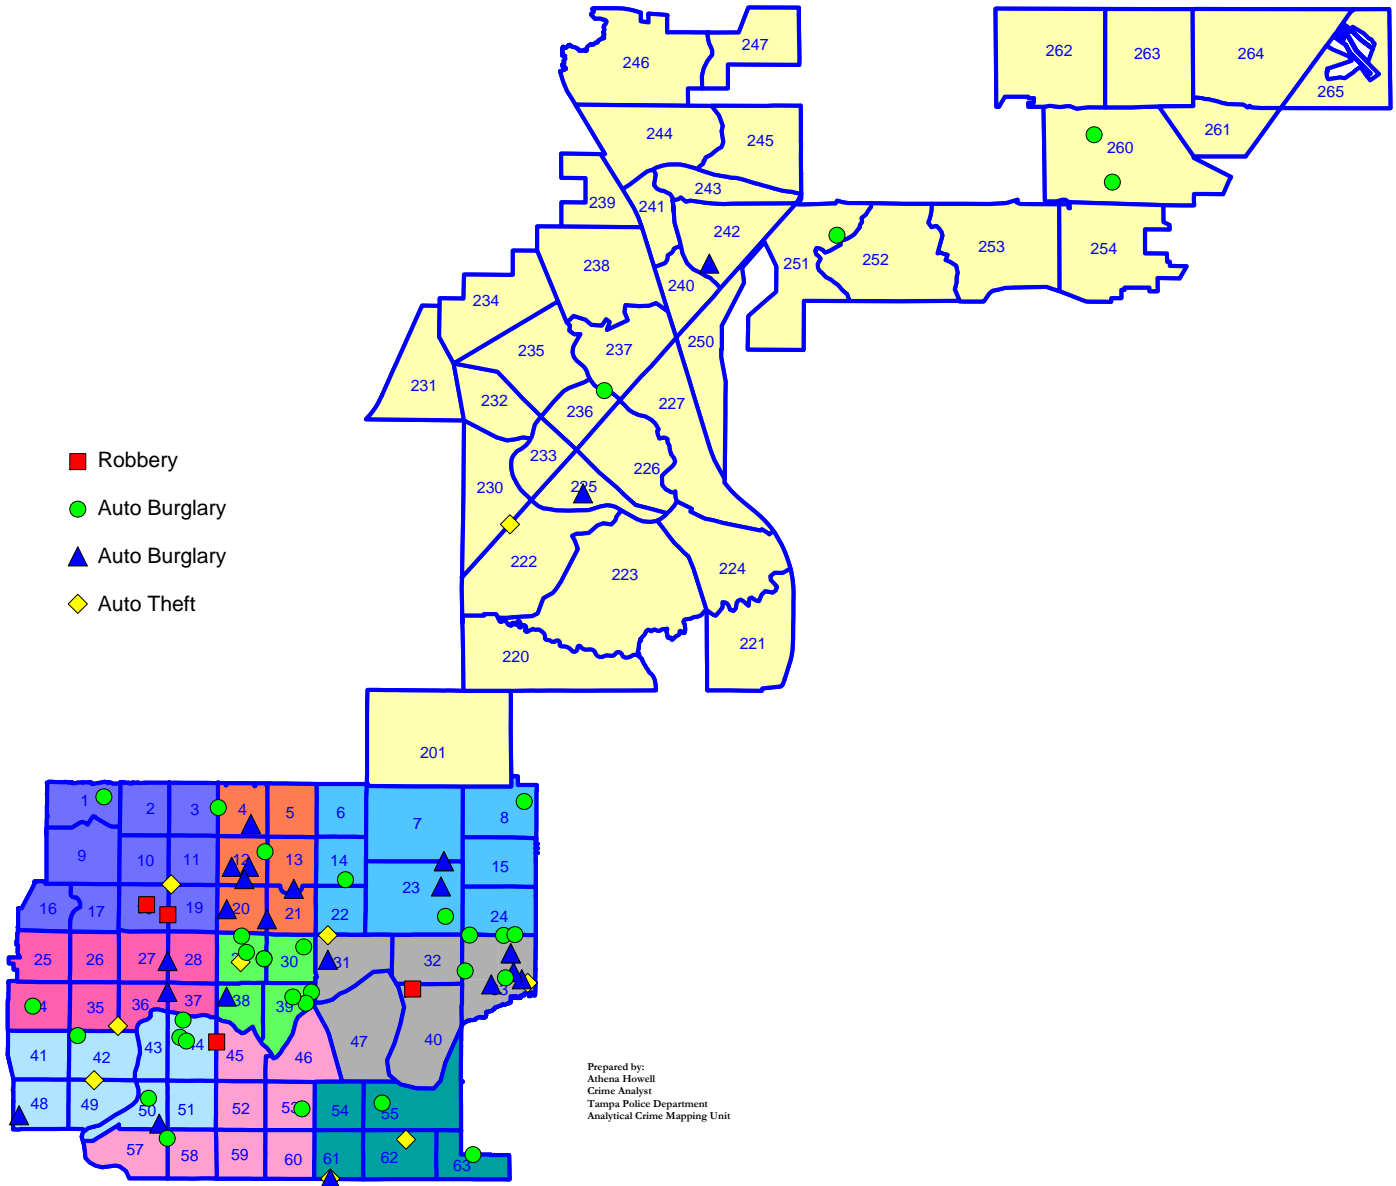

District Two Weekly Map

07/07/08 - 07/13/08