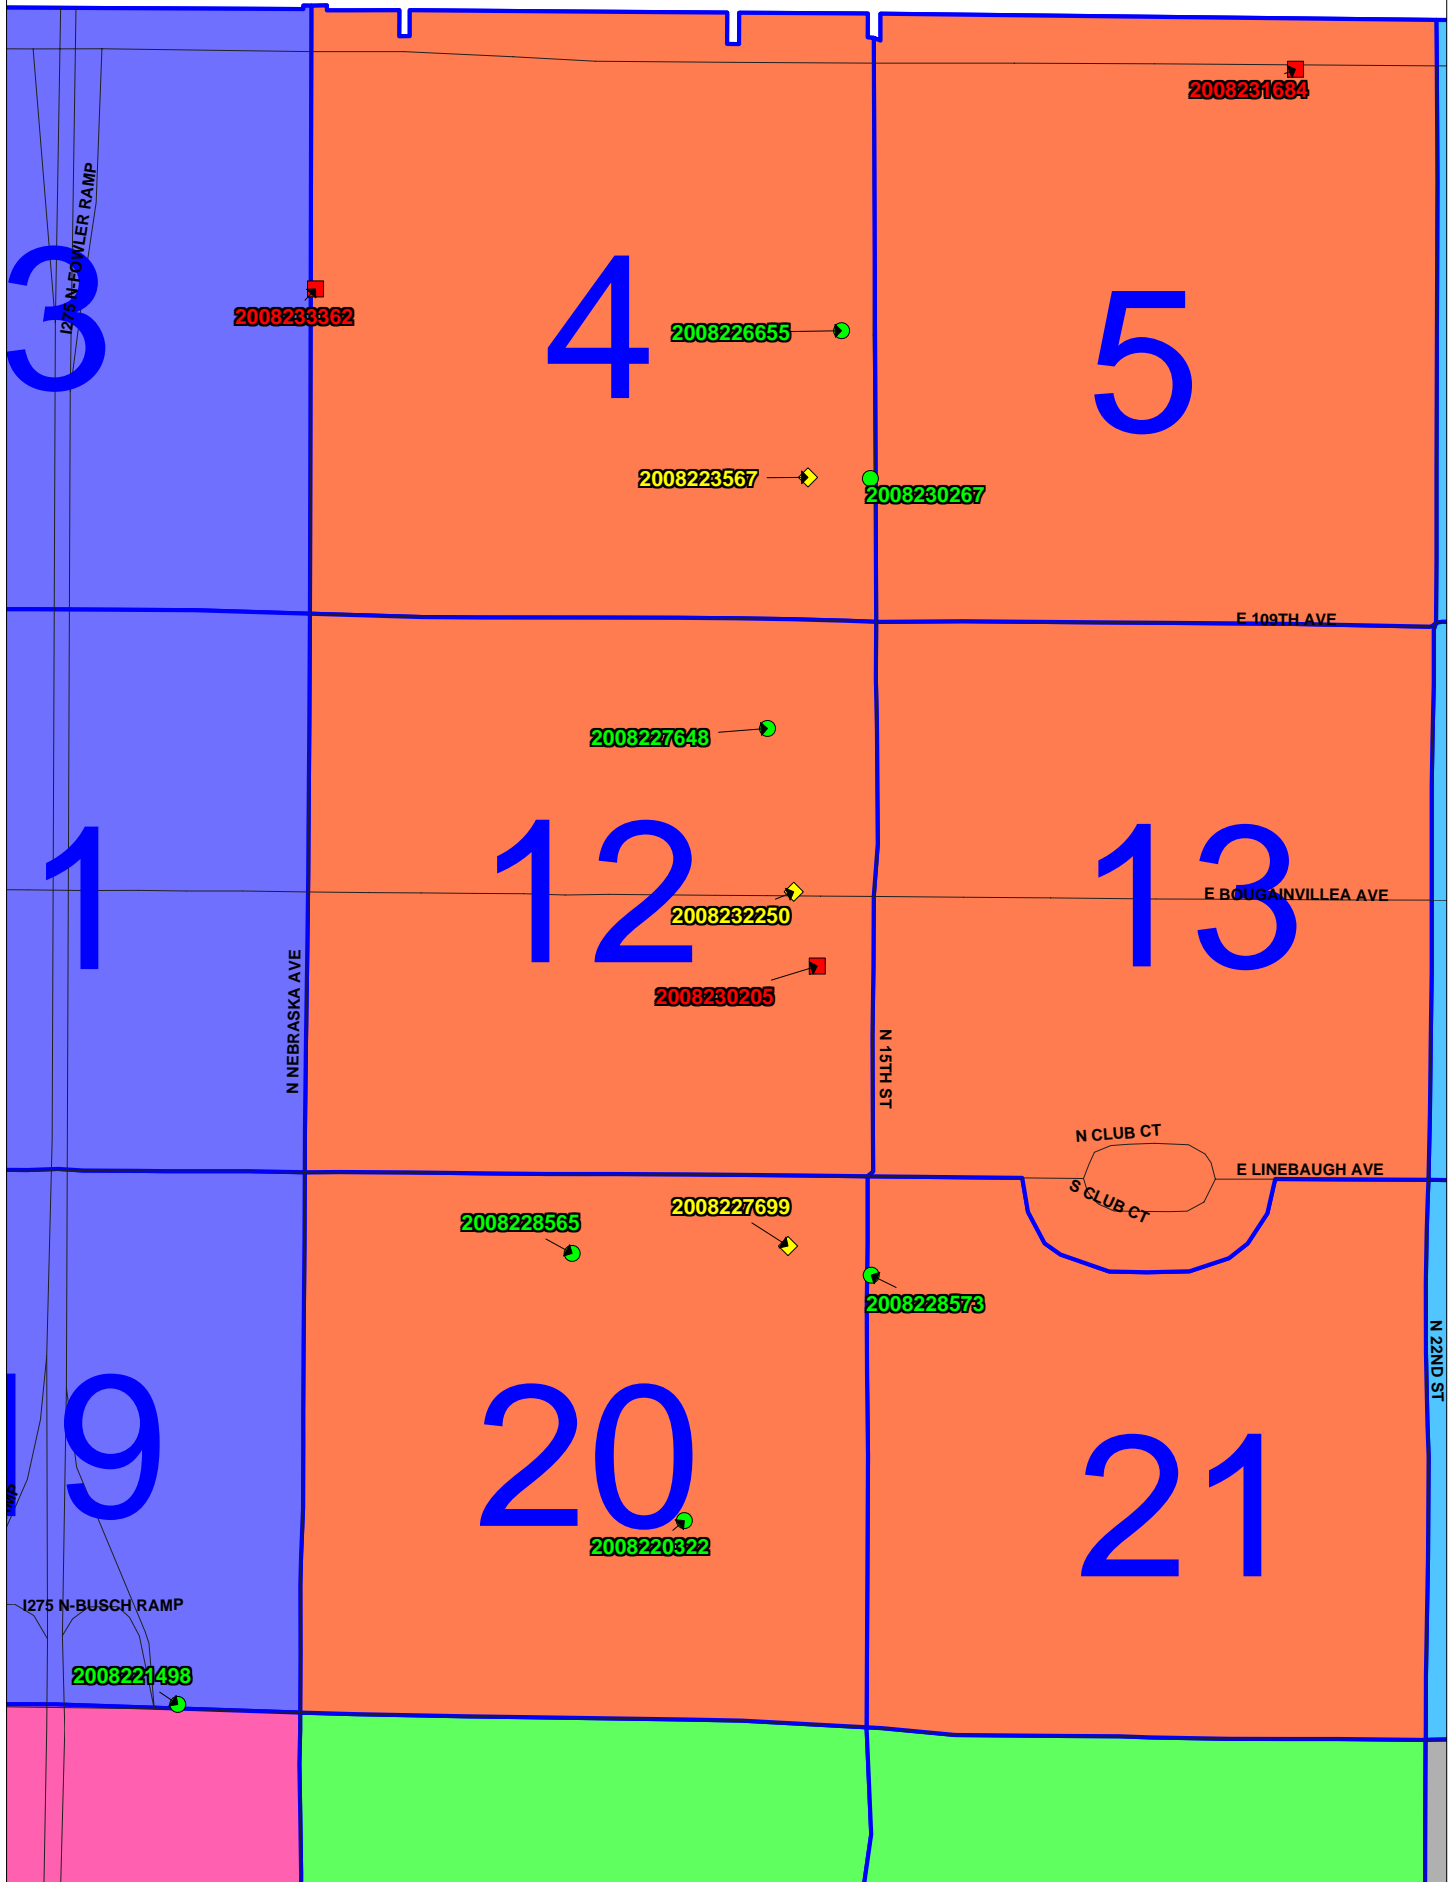

District Two Weekly Map

04/14/08 - 04/20/08

Prepared by:
Athena Howell
Crime Analyst
Tampa Police Department
Analytical Crime Mapping Unit

16

17

18

19

25

26

27

28

34

35

36

37

41

42

43

44

48

49

50

51

W LINEBAUGH AVE

E LINEBAUGH AVE

2008228323

2008228244

2008221498

2008221380

2008224722

E YUKON ST

2008225896