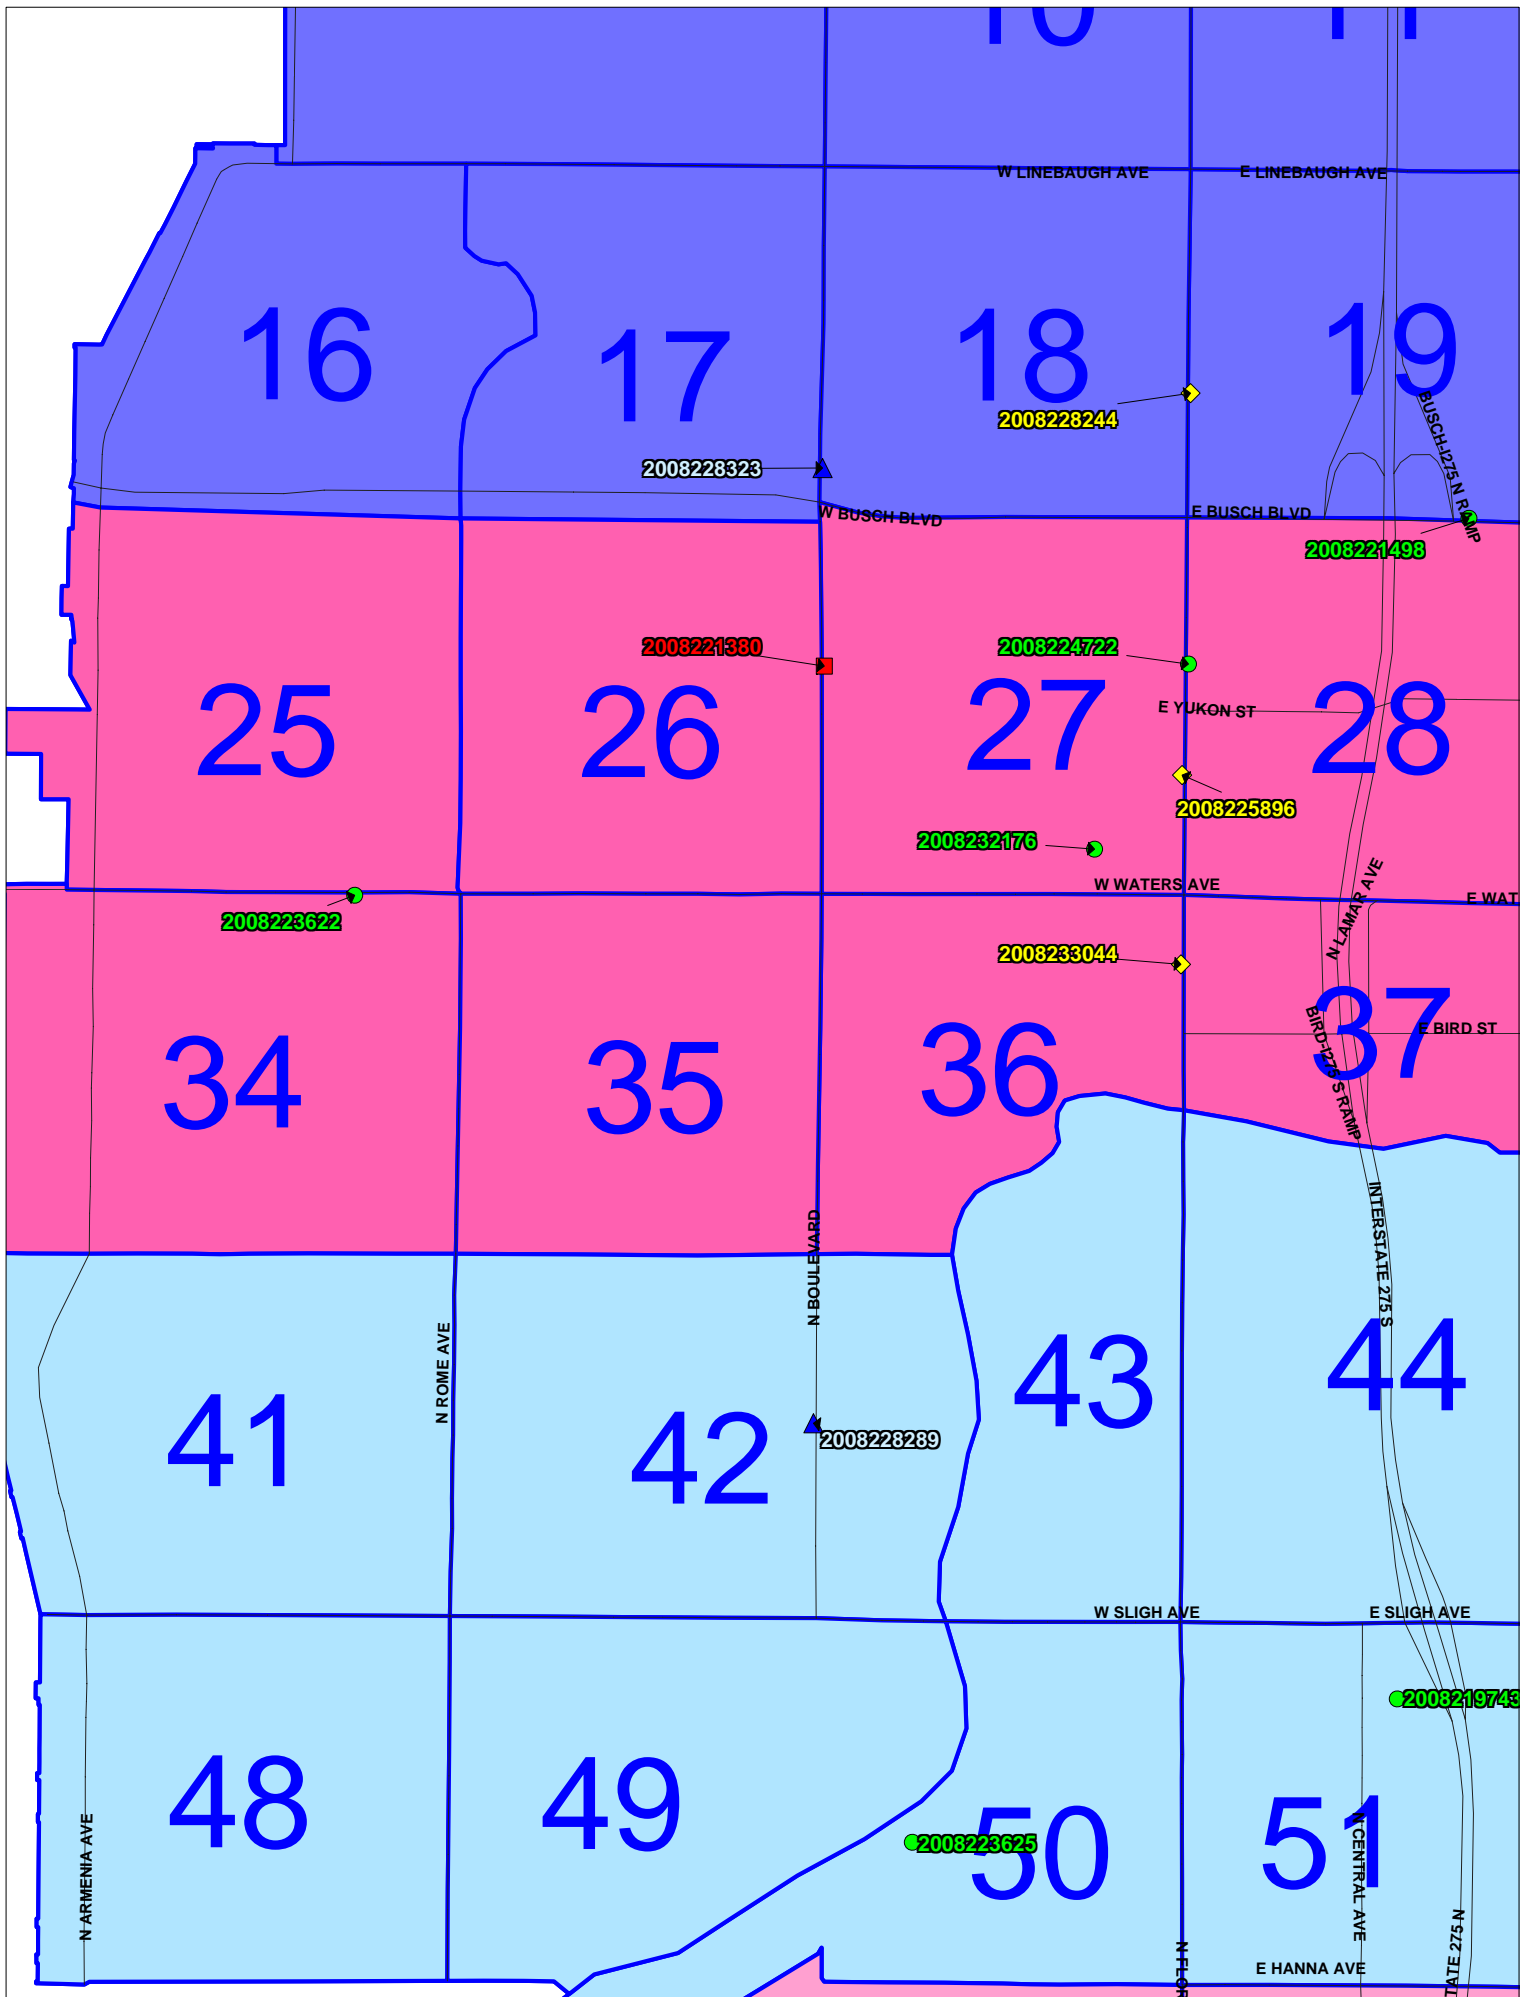

District Two Weekly Map

04/14/08 - 04/20/08

Prepared by:
Athena Howell
Crime Analyst
Tampa Police Department
Analytical Crime Mapping Unit

16

17

18

19

25

26

27

28

34

35

36

37

41

42

43

44

48

49

50

51

W LINEBAUGH AVE

E LINEBAUGH AVE

2008228323

2008228244

2008221498

2008221380

2008224722

E YUKON ST

2008225896