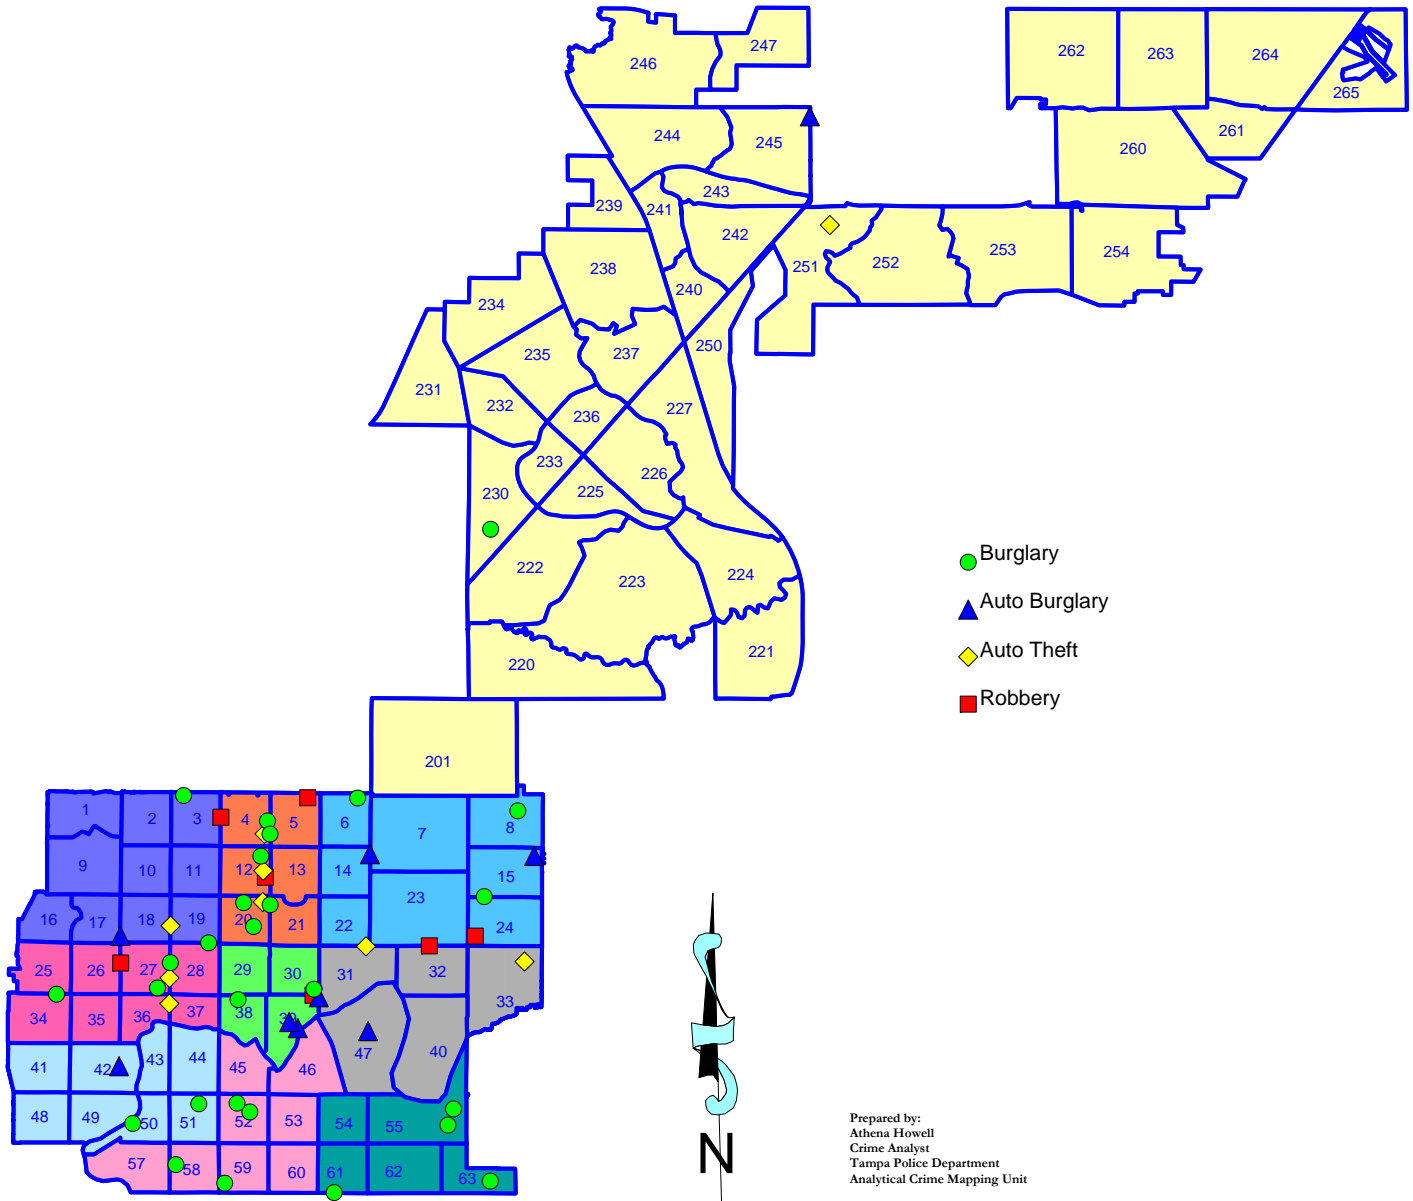

District Two Weekly Map

04/14/08 - 04/20/08

Prepared by:
Athena Howell
Crime Analyst
Tampa Police Department
Analytical Crime Mapping Unit

16

17

18

19

25

26

27

28

34

35

36

37

41

42

43

44

48

49

50

51

W LINEBAUGH AVE

2008232176

W WATERS AVE

2008233044

2008223622

N LAMAR AVE

E WATERS AVE

BIRD ST

INTERSTATE 275 S