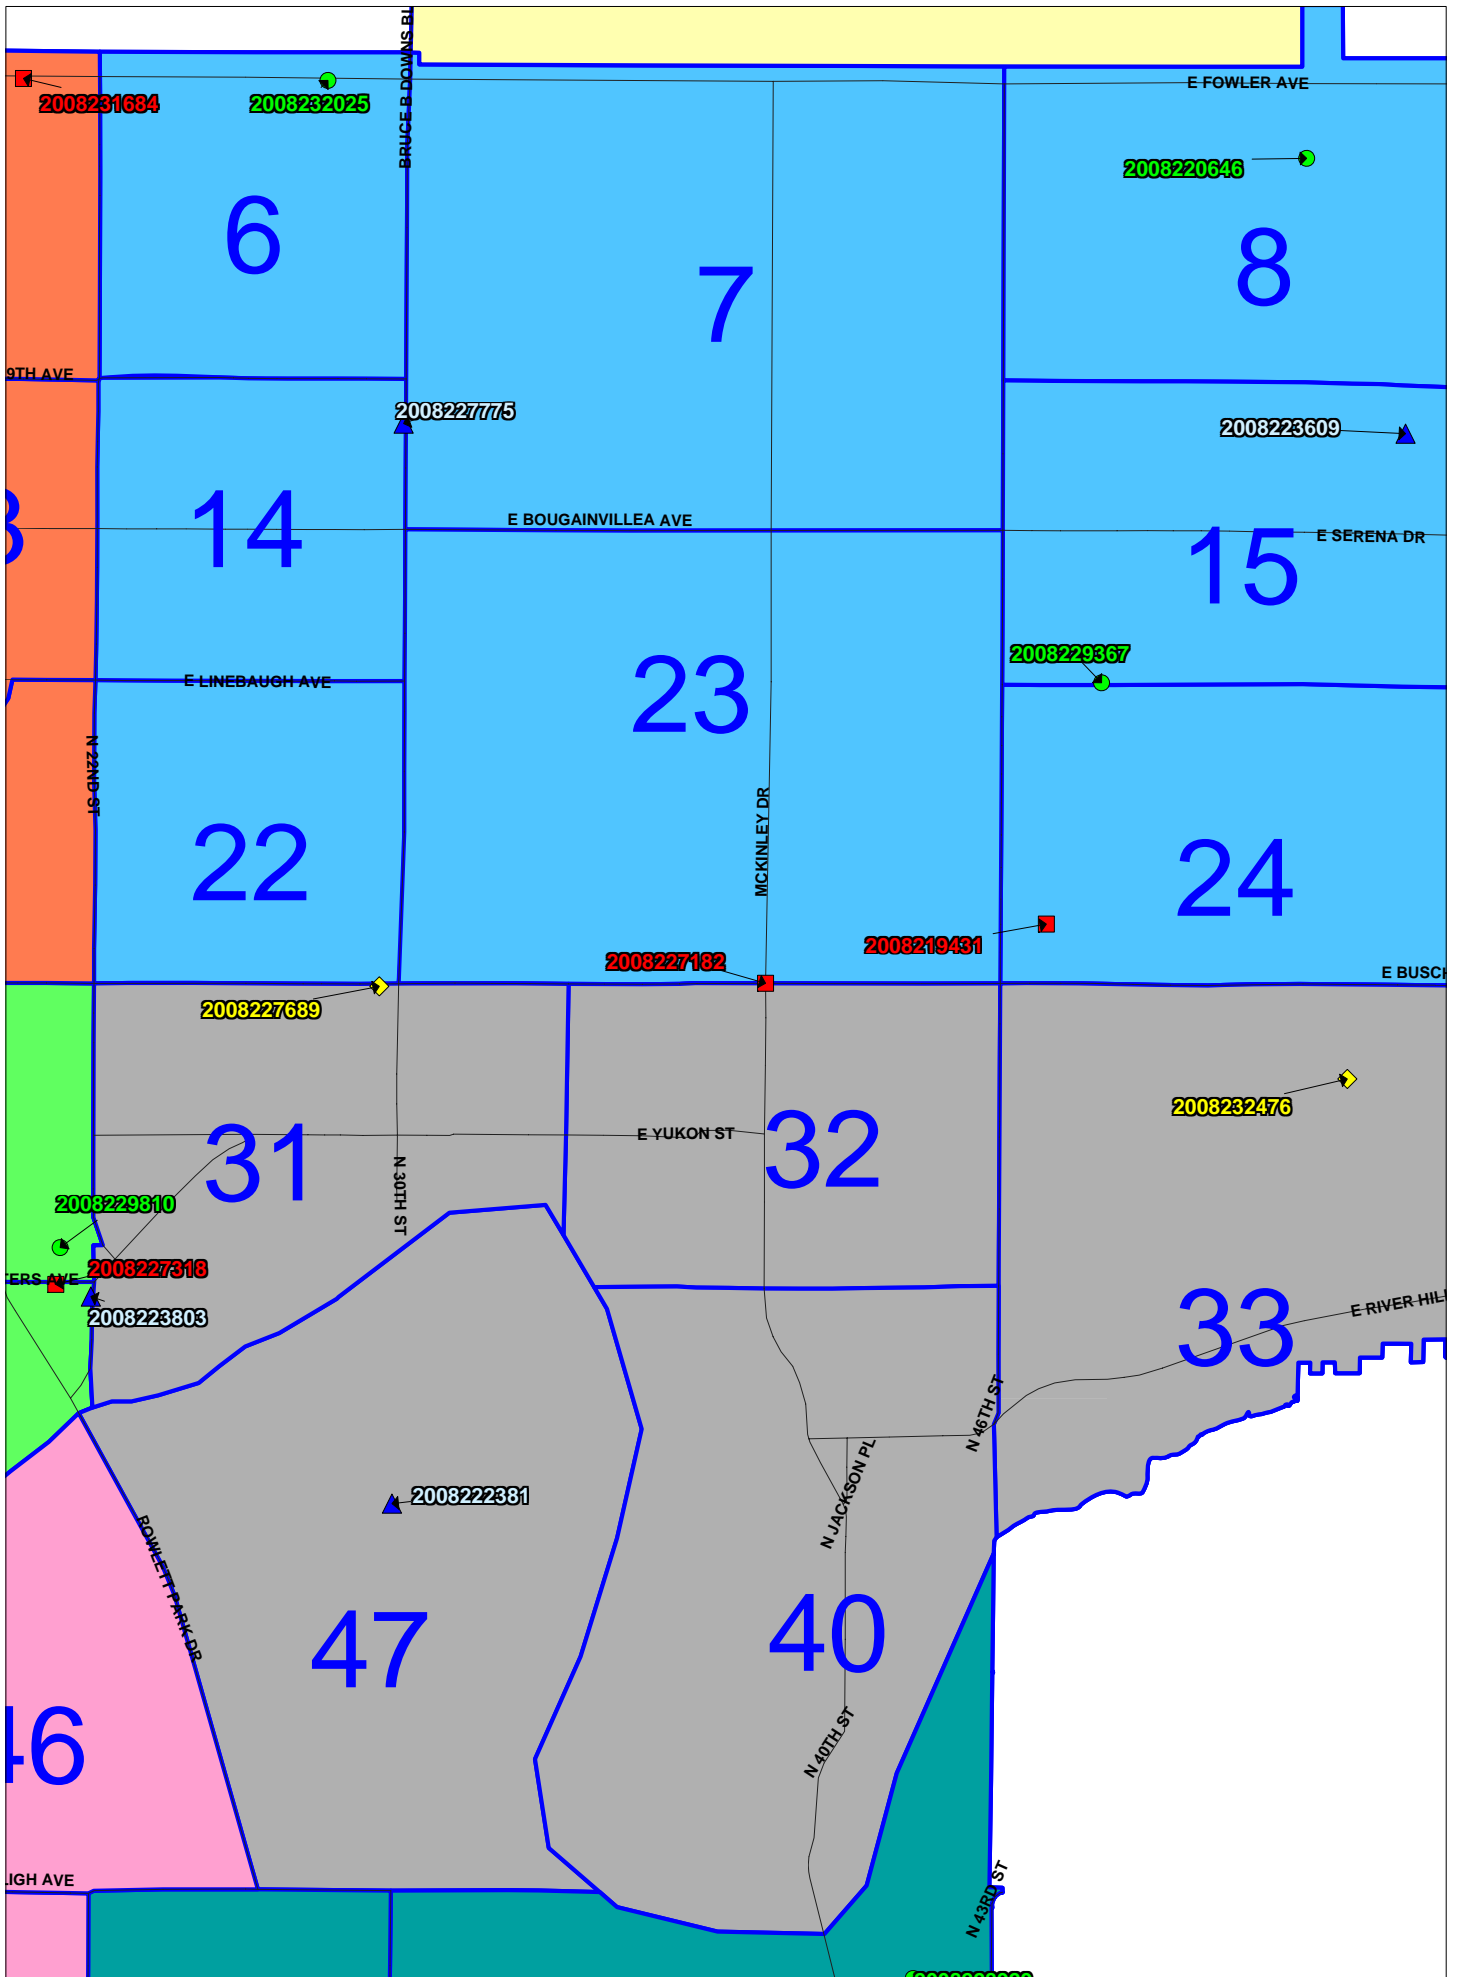

District Two Weekly Map

04/14/08 - 04/20/08

Prepared by:
Athena Howell
Crime Analyst
Tampa Police Department
Analytical Crime Mapping Unit

16

17

18

19

25

26

27

28

34

35

36

37

41

42

43

44

48

49

50

51

W LINEBAUGH AVE

E LINEBAUGH AVE

2008228323

2008228244

2008221498

2008221380

2008224722

E YUKON ST

2008225896